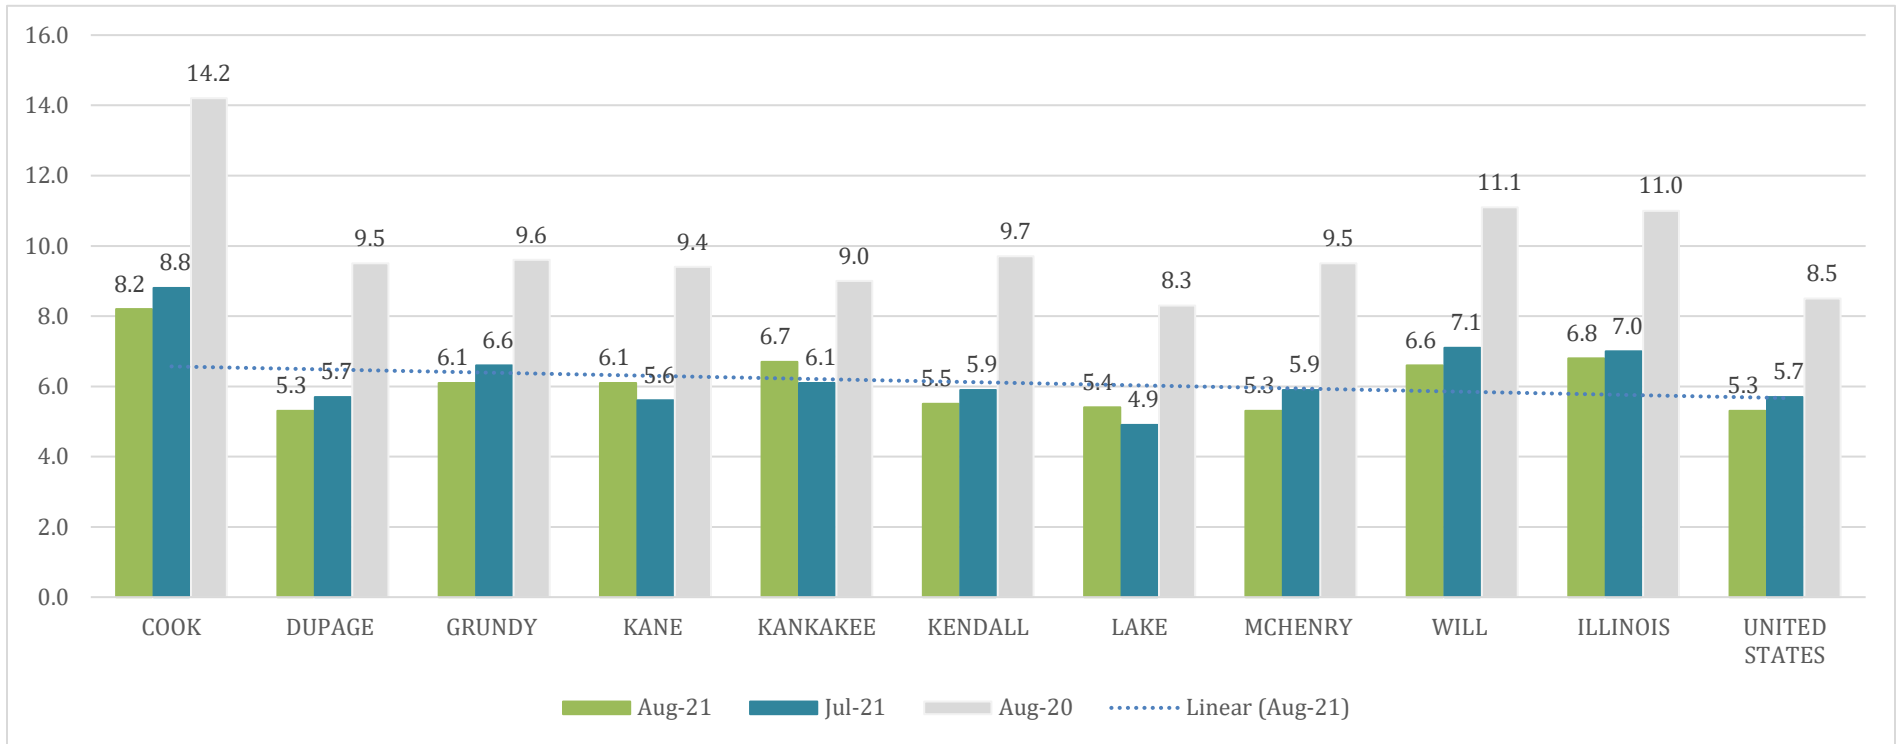

UNEMPLOYMENT RATES CHICAGO METRO COUNTIES, ILLINOIS, *and* UNITED STATES

WILL COUNTY LABOR FORCE				
Month/Year	Unemployment Rate	Labor Force	Employed	Unemployed
August 2021	6.6	346,385	323,607	22,778
July 2021	7.1	349,586	324,835	24,751

Source: Illinois Department of Employment Security - Local Area Unemployment Statistics (LAUS). *LAUS Program develops monthly and annual estimates of the labor force, employed, unemployed and the unemployment rate for the State, metropolitan areas, counties and municipalities that have a population of at least 25,000.*