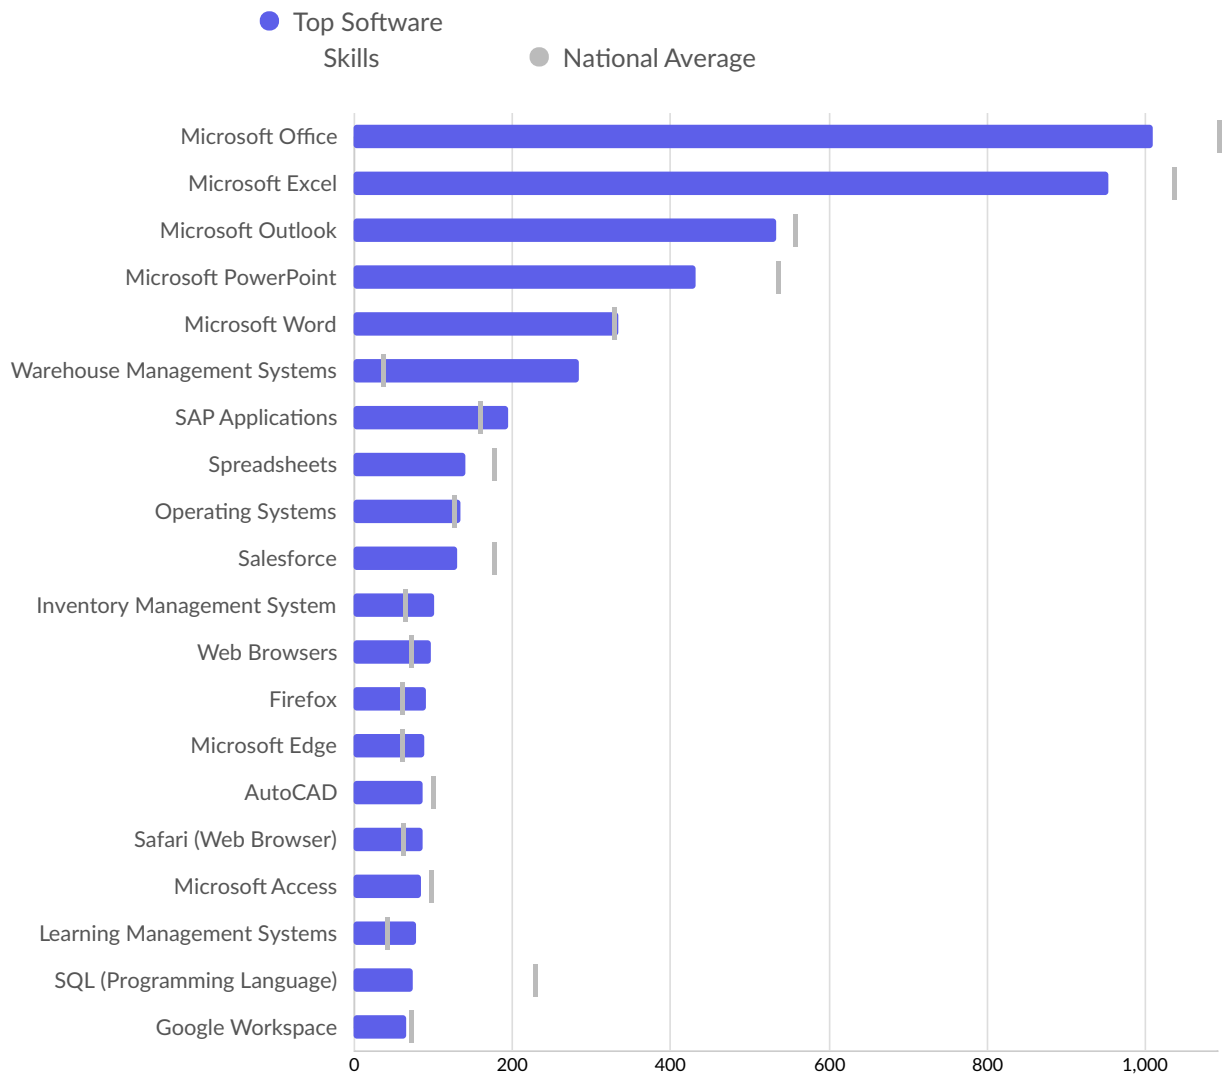

Top Software Skills	Unique Postings	National Average
Microsoft Office	1,011	1,092
Microsoft Excel	954	1,036
Microsoft Outlook	535	555
Microsoft PowerPoint	432	535
Microsoft Word	334	327
Warehouse Management Systems	284	35
SAP Applications	196	159
Spreadsheets	141	175
Operating Systems	135	126
Salesforce	130	175
Inventory Management System	101	62
Web Browsers	98	70