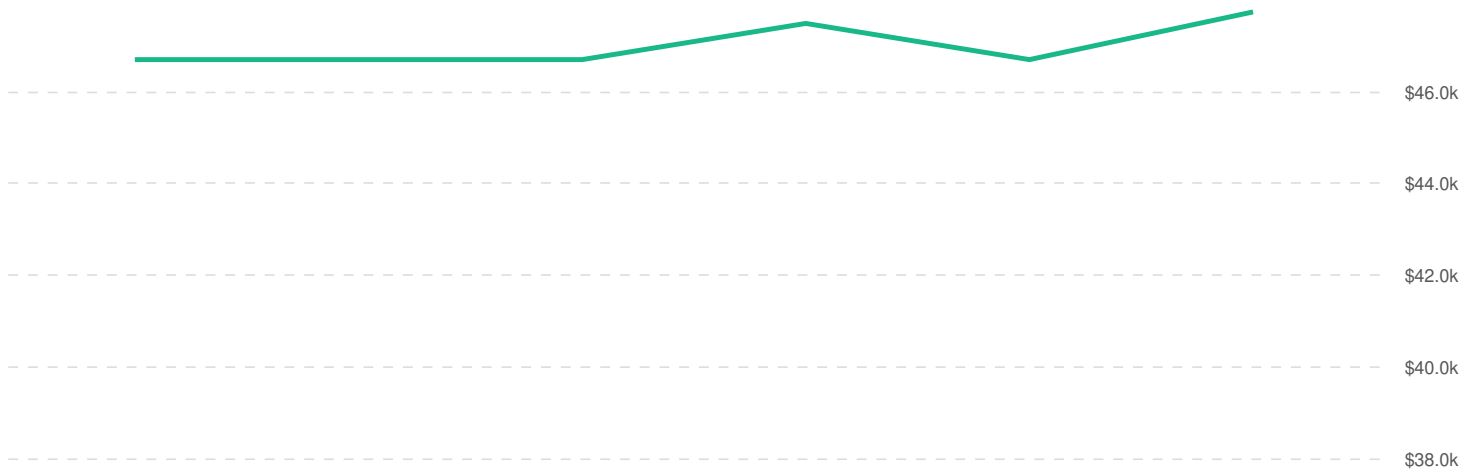

Firefox	91	58
Microsoft Edge	90	59
AutoCAD	88	98
Safari (Web Browser)	88	60
Microsoft Access	86	95
Learning Management Systems	80	40
SQL (Programming Language)	75	227
Google Workspace	67	71

Advertised Salary Trend

▲ 2.2% Sep 2024 - Feb 2025
$47.5k Median