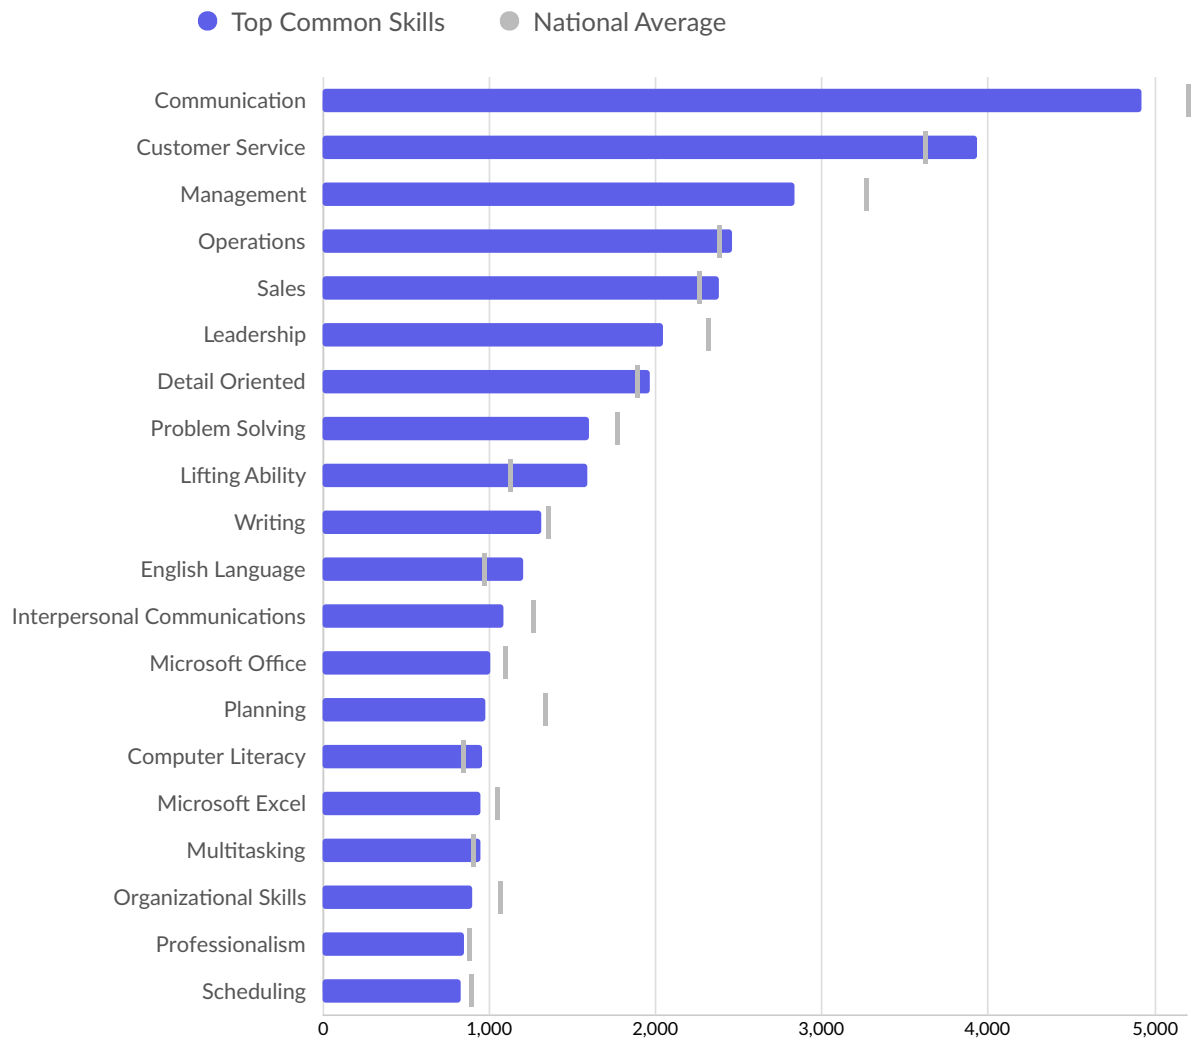

Top Common Skills	Unique Postings	National Average
Communication	4,929	5,193
Customer Service	3,939	3,613
Management	2,842	3,256
Operations	2,458	2,372
Sales	2,380	2,251
Leadership	2,047	2,308
Detail Oriented	1,968	1,883
Problem Solving	1,598	1,762
Lifting Ability	1,597	1,122
Writing	1,320	1,343
English Language	1,210	962
Interpersonal Communications	1,086	1,258
Microsoft Office	1,011	1,092
Planning		
Computer Literacy		
Microsoft Excel		
Multitasking		
Organizational Skills		
Professionalism		
Scheduling