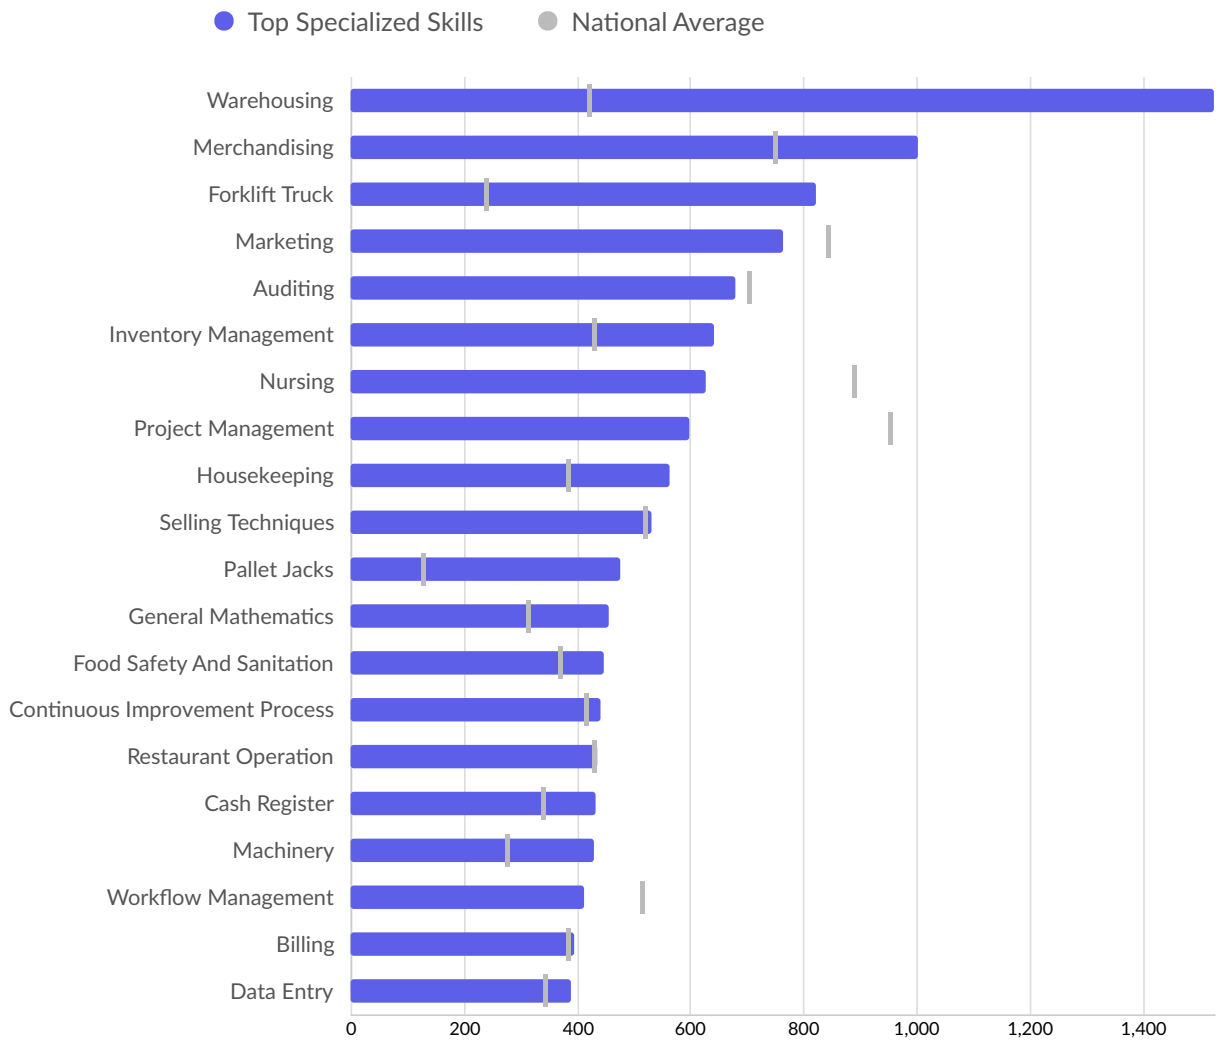

Report Focus:

Description	Description
Summary	Industries
Skills	Education and Experience
Advertised Salary Trend	Companies
Occupations	

Regions:

Code	Description
17197	Will County, IL

Minimum Experience Required: Any

Advertised Salary: Include all postings regardless

Education Level: Any

Job Type: Include Internships

Keyword Search:

Posting Type: Active Postings

Job Postings Summary

<p>14,292</p> <p>Unique Postings 45,285 Total Postings</p>	<p>3 : 1</p> <p>Posting Intensity</p>  <p>Regional Average: 3 : 1</p>	<p>2,625</p> <p>Employers Competing 2,625 Total Employers</p>	<p>22 days</p> <p>Median Posting Duration Regional Average: 22 days</p>
--	--	---	---

There were 45,285 total job postings for your selection in February 2025, of which 14,292 were unique. These numbers give us a Posting Intensity of 3-to-1, meaning that for every 3 postings there is 1 unique job posting.

This is close to the Posting Intensity for all other occupations and companies in the region (3-to-1), indicating that they are putting average effort toward hiring for this position.

Top Specialized Skills	Unique Postings	National Average
Warehouseing	1,526	419
Merchandising	1,003	748
Forklift Truck	823	235
Marketing	763	841
Auditing	681	701
Inventory Management	643	426
Nursing	628	886
Project Management	599	950
Housekeeping	564	382
Selling Techniques	531	517
Pallet Jacks	476	124
General Mathematics	456	310
Food Safety And Sanitation	448	366
Continuous Improvement Process	448	366
Restaurant Operation	448	366
Cash Register	448	366
Machinery	448	366
Workflow Management	448	366
Billing	448	366
Data Entry	448	366