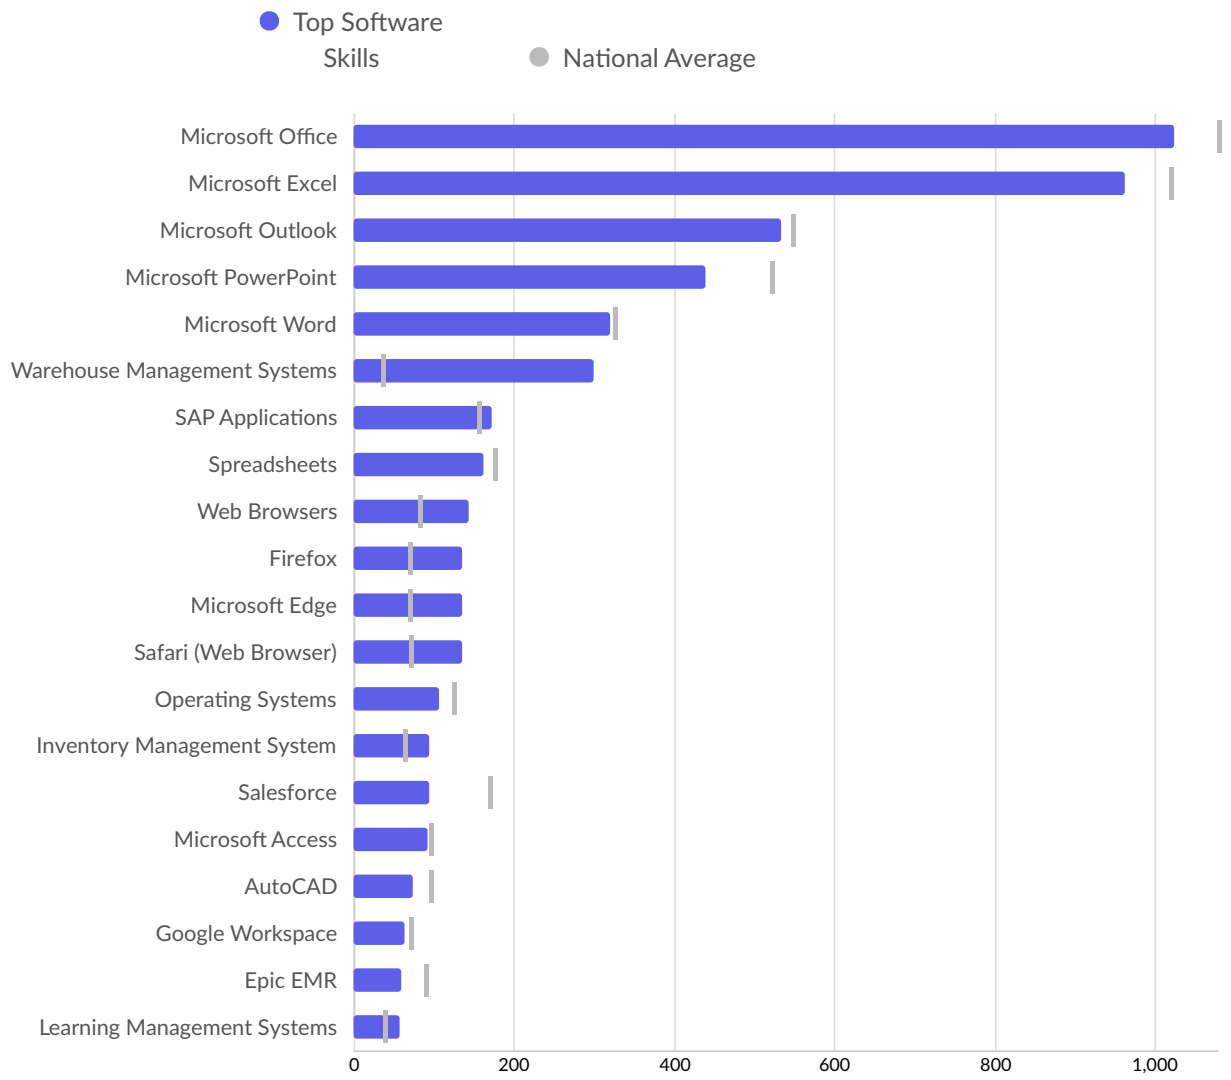

This is close to the Posting Intensity for all other occupations and companies in the region (3-to-1), indicating that they are putting average effort toward hiring for this position.

Top Specialized Skills	Unique Postings	National Average
Warehouseing	1,588	423
Merchandising	1,041	764
Forklift Truck	832	231
Marketing	723	827
Auditing	720	689
Nursing	644	951
Inventory Management	630	425
Housekeeping	583	383
Project Management	553	918
Selling Techniques	532	519
Pallet Jacks	523	127
Restaurant Operation	480	473
Continuous Improvement Process	473	395

---

---

Cash Register	472	342
Food Safety And Sanitation	459	389
General Mathematics	457	316
Workflow Management	424	495
Cash Handling	403	330
Machinery	401	267
Palletizing	391	92

Top Common Skills	Unique Postings	National Average
Communication	4,856	5,127
Customer Service	4,029	3,682
Management	2,976	3,290
Operations	2,445	2,363
Sales	2,327	2,243
Leadership	2,021	2,291
Detail Oriented	1,994	1,850
Lifting Ability	1,667	1,106
Problem Solving	1,610	1,719
Writing	1,328	1,332
English Language	1,313	984
Interpersonal Communications	1,126	1,253
Microsoft Office	1,023	1,077

Top Software Skills	Unique Postings	National Average
Microsoft Office	1,023	1,077
Microsoft Excel	962	1,018
Microsoft Outlook	534	545
Microsoft PowerPoint	438	519
Microsoft Word	321	323
Warehouse Management Systems	300	35
SAP Applications	173	155
Spreadsheets	162	174
Web Browsers	143	79
Firefox	135	67
Microsoft Edge	135	68
Safari (Web Browser)	135	69