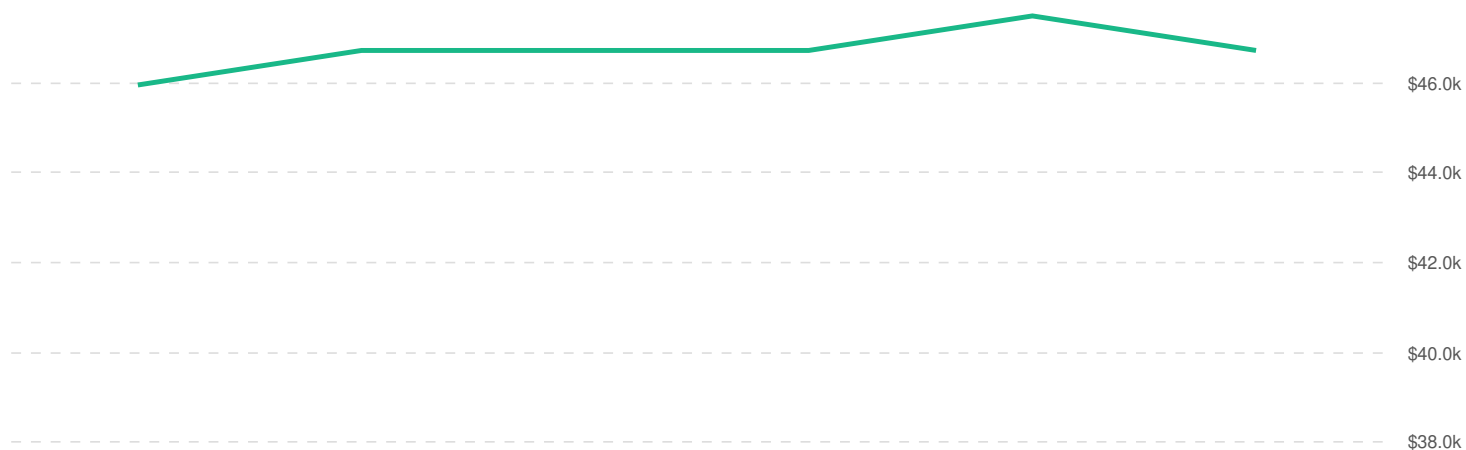

Operating Systems	107	124
Inventory Management System	95	62
Salesforce	94	168
Microsoft Access	92	95
AutoCAD	73	95
Google Workspace	64	70
Epic EMR	59	88
Learning Management Systems	58	38

Advertised Salary Trend

▲ 1.7% Aug 2024 - Jan 2025
$46.7k Median