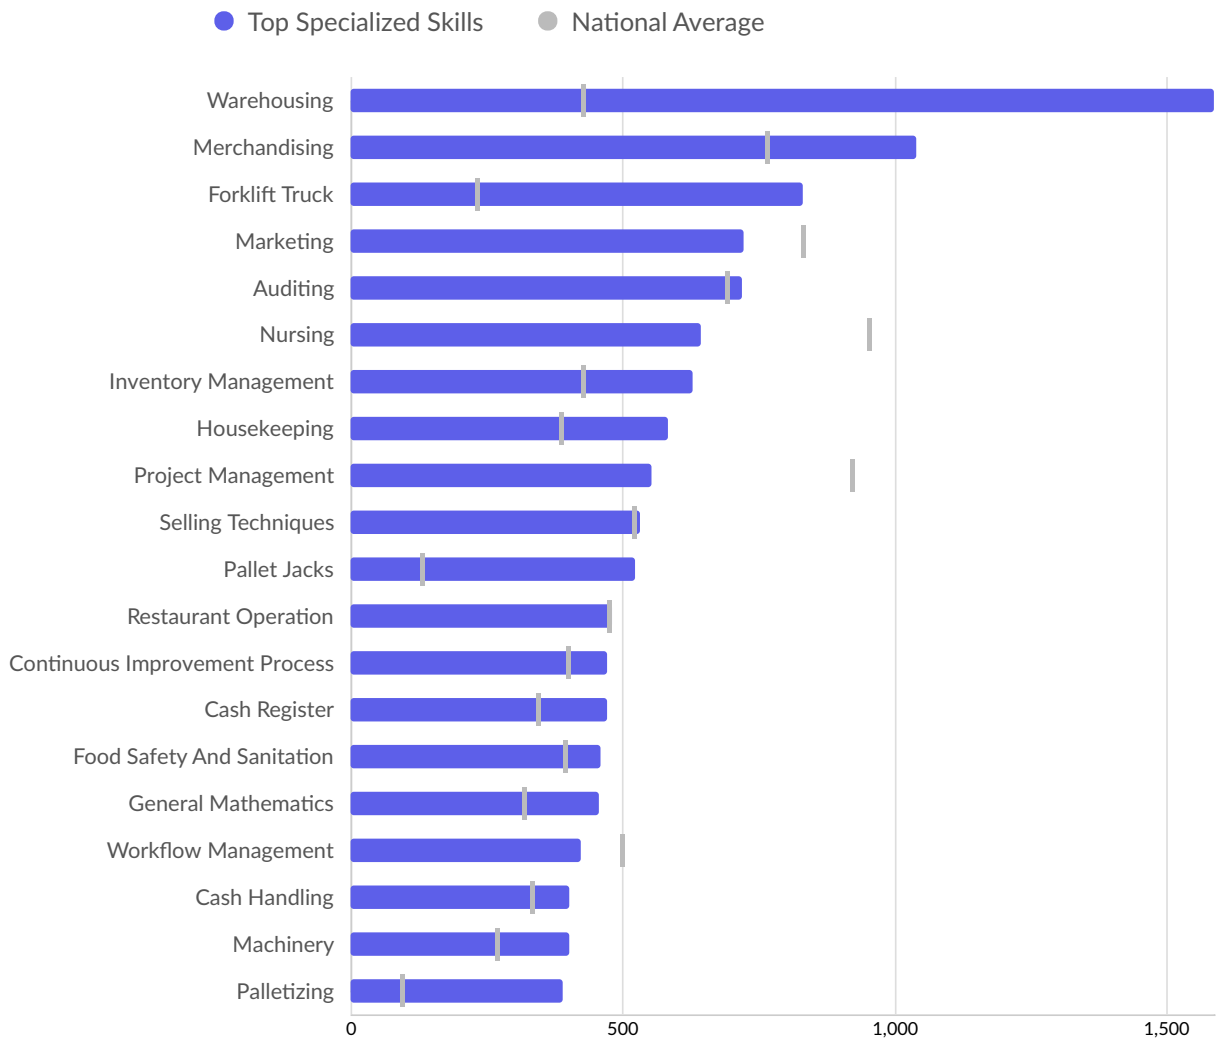

Top Specialized Skills	Unique Postings	National Average
Warehouseing	1,588	423
Merchandising	1,041	764
Forklift Truck	832	231
Marketing	723	827
Auditing	720	689
Nursing	644	951
Inventory Management	630	425
Housekeeping	583	383
Project Management	553	918
Selling Techniques	532	519
Pallet Jacks	523	127
Restaurant Operation	480	473
Continuous Improvement Process	473	395