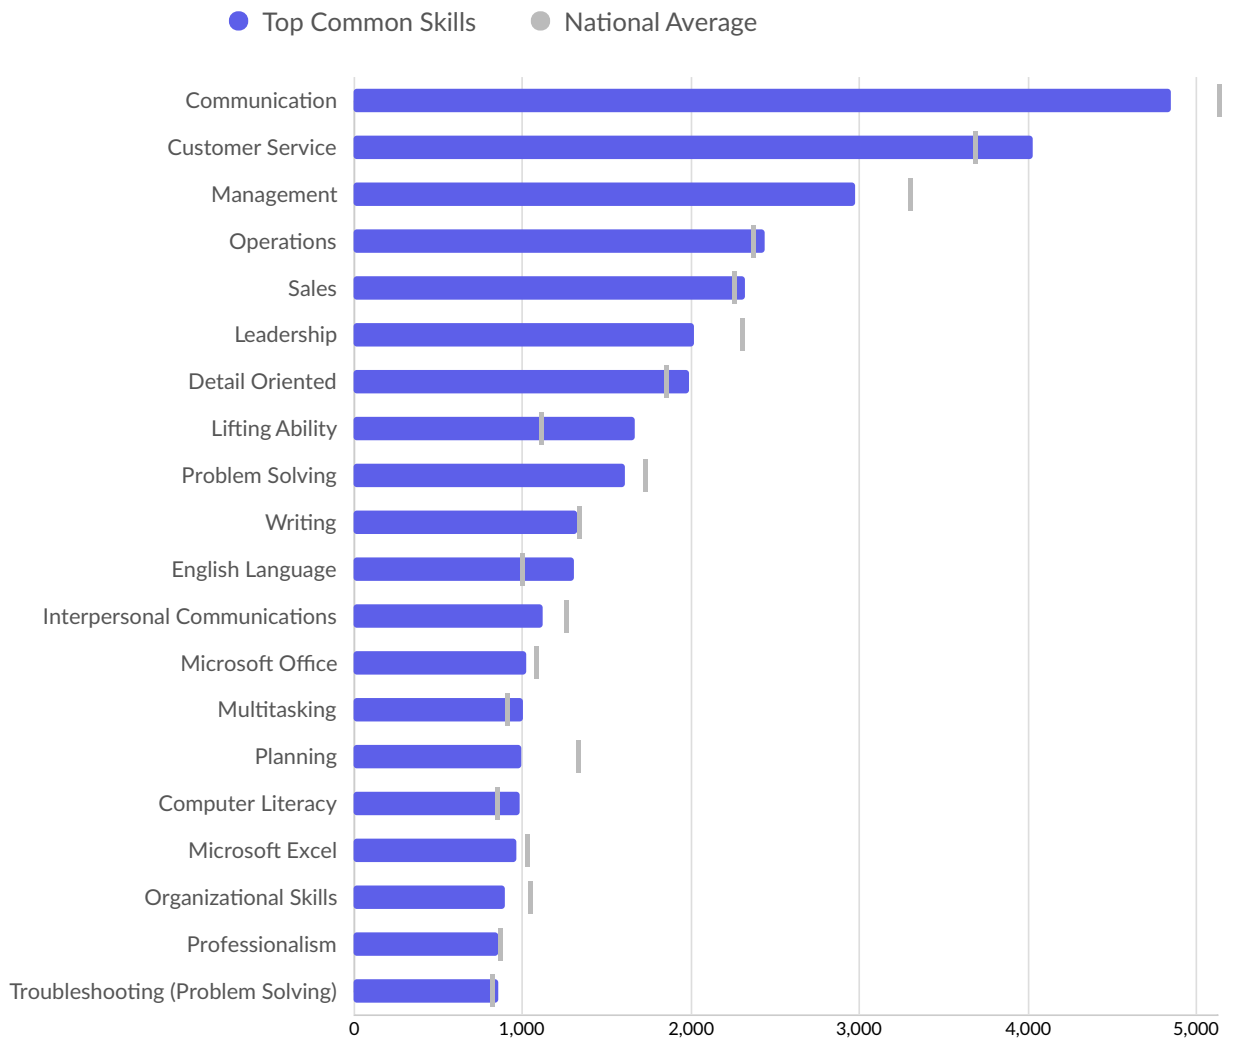

## Job Postings Summary

<p>14,241 Unique Postings 45,528 Total Postings</p>	<p>3 : 1 Posting Intensity  Regional Average: 3 : 1</p>	<p>2,718 Employers Competing 2,718 Total Employers</p>	<p>36 days Median Posting Duration Regional Average: 36 days</p>
---	--	--	--

There were 45,528 total job postings for your selection in January 2025, of which 14,241 were unique. These numbers give us a Posting Intensity of 3-to-1, meaning that for every 3 postings there is 1 unique job posting.

This is close to the Posting Intensity for all other occupations and companies in the region (3-to-1), indicating that they are putting average effort toward hiring for this position.

Top Specialized Skills	Unique Postings	National Average
Warehouseing	1,588	423
Merchandising	1,041	764
Forklift Truck	832	231
Marketing	723	827
Auditing	720	689
Nursing	644	951
Inventory Management	630	425
Housekeeping	583	383
Project Management	553	918
Selling Techniques	532	519
Pallet Jacks	523	127
Restaurant Operation	480	473
Continuous Improvement Process	473	395

---

---

Cash Register	472	342
Food Safety And Sanitation	459	389
General Mathematics	457	316
Workflow Management	424	495
Cash Handling	403	330
Machinery	401	267
Palletizing	391	92

Top Common Skills	Unique Postings	National Average
Communication	4,856	5,127
Customer Service	4,029	3,682
Management	2,976	3,290
Operations	2,445	2,363
Sales	2,327	2,243
Leadership	2,021	2,291
Detail Oriented	1,994	1,850
Lifting Ability	1,667	1,106
Problem Solving	1,610	1,719
Writing	1,328	1,332
English Language	1,313	984
Interpersonal Communications	1,126	1,253
Microsoft Office	1,023	1,077