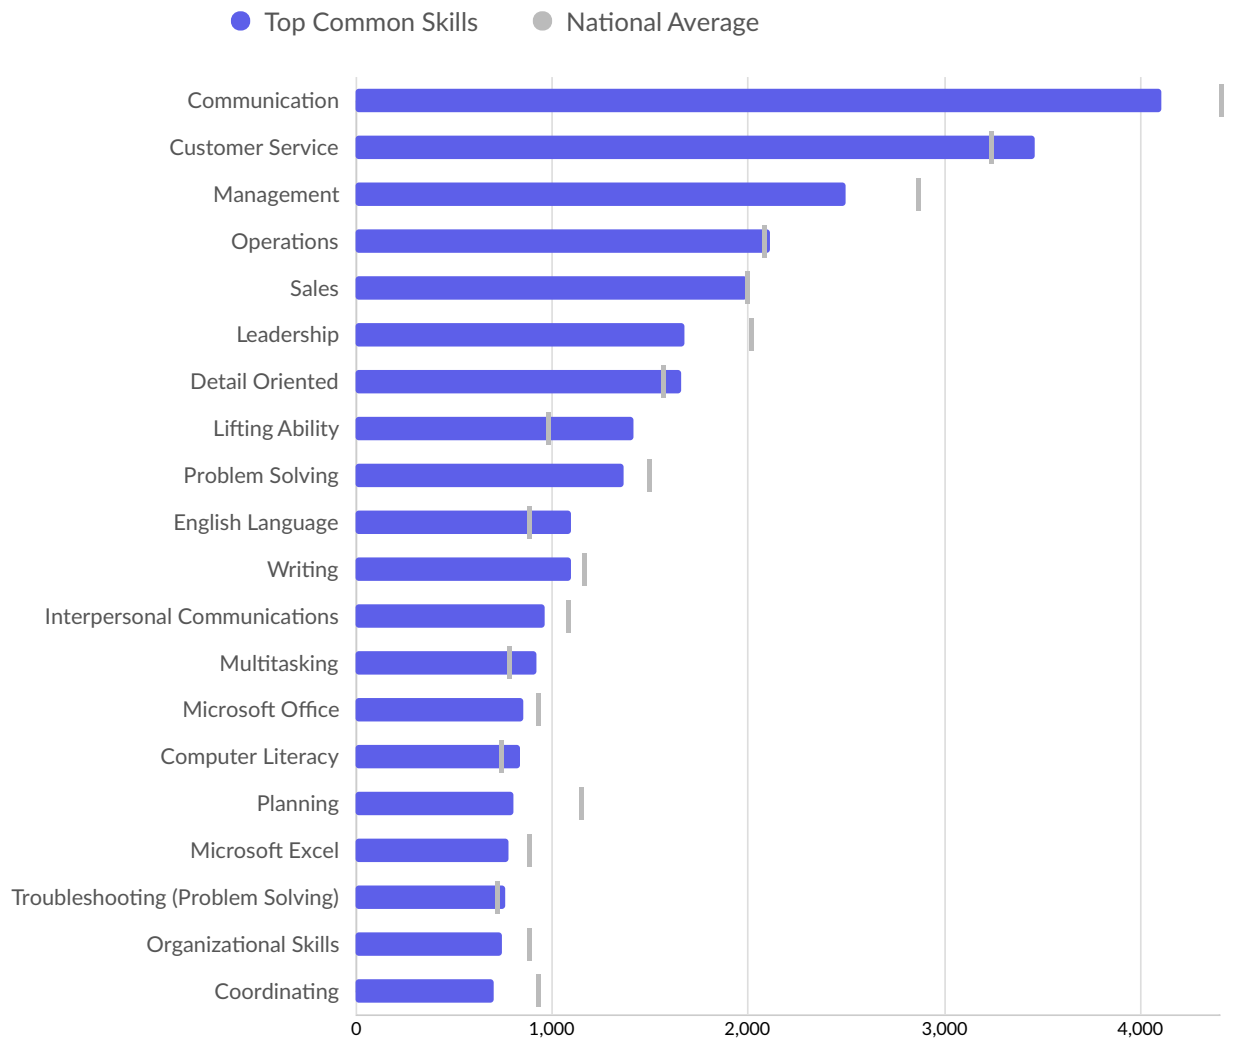

There were 38,874 total job postings for your selection in December 2024, of which 12,389 were unique. These numbers give us a Posting Intensity of 3-to-1, meaning that for every 3 postings there is 1 unique job posting.

This is close to the Posting Intensity for all other occupations and companies in the region (3-to-1), indicating that they are putting average effort toward hiring for this position.

Top Specialized Skills	Unique Postings	National Average
Warehouseing	1,337	381
Merchandising	944	694
Forklift Truck	655	196
Auditing	630	602
Marketing	612	724
Nursing	541	838
Inventory Management	504	359
Housekeeping	503	332
Selling Techniques	466	470
Project Management	463	786
Food Safety And Sanitation	421	334
Cash Register	414	288
Continuous Improvement Process	399	346

---

---

Pallet Jacks	397	112
Restaurant Operation	397	409
General Mathematics	388	271
Workflow Management	368	426
Machinery	362	227
Product Knowledge	352	301
Cash Handling	330	262

---

Top Common Skills	Unique Postings	National Average
Communication	4,113	4,403
Customer Service	3,461	3,226
Management	2,497	2,863
Operations	2,113	2,074
Sales	1,998	1,990
Leadership	1,675	2,008
Detail Oriented	1,661	1,560
Lifting Ability	1,416	970
Problem Solving	1,371	1,488
English Language	1,099	872
Writing	1,099	1,157
Interpersonal Communications	965	1,077
Multitasking	921	773

---

---

Microsoft Office	852	924
Computer Literacy	839	730
Planning	801	1,145
Microsoft Excel	784	874
Troubleshooting (Problem Solving)	767	714
Organizational Skills	748	875
Coordinating	706	926

Top Software Skills	Unique Postings	National Average
Microsoft Office	852	924
Microsoft Excel	784	874
Microsoft Outlook	451	468
Microsoft PowerPoint	362	450
Microsoft Word	267	283
Warehouse Management Systems	225	31
SAP Applications	146	135
Spreadsheets	143	150
Web Browsers	125	74
Microsoft Edge	123	65
Safari (Web Browser)	123	66
Firefox	122	64