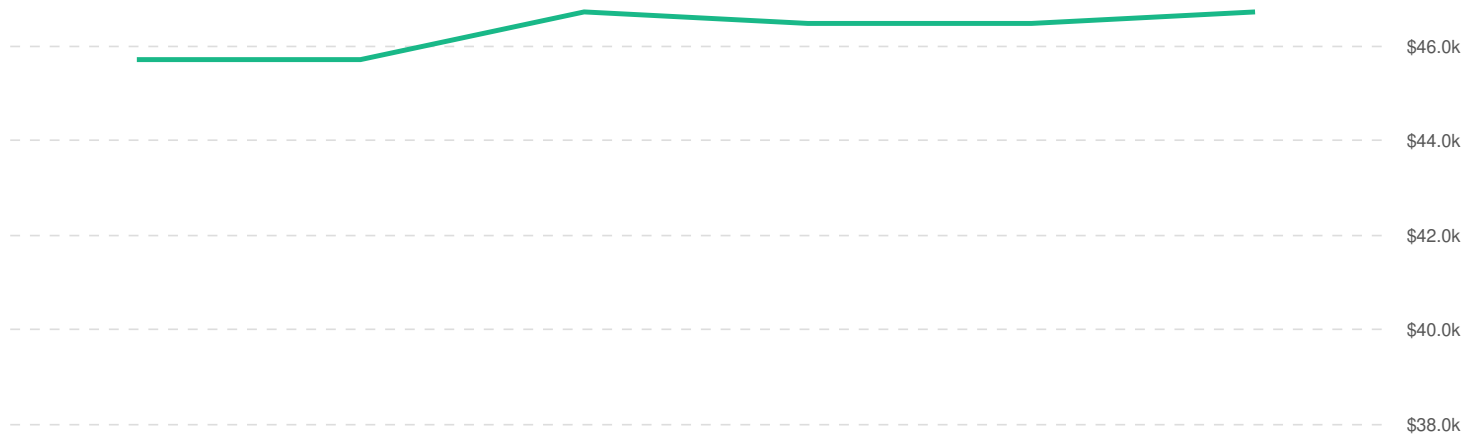

Microsoft Access	89	82
Operating Systems	84	112
Inventory Management System	80	53
Salesforce	74	141
AutoCAD	58	83
SQL (Programming Language)	58	198
Epic EMR	57	79
Google Workspace	52	58

Advertised Salary Trend

▲ 2.2% Jul 2024 - Dec 2024
$46.2k Median