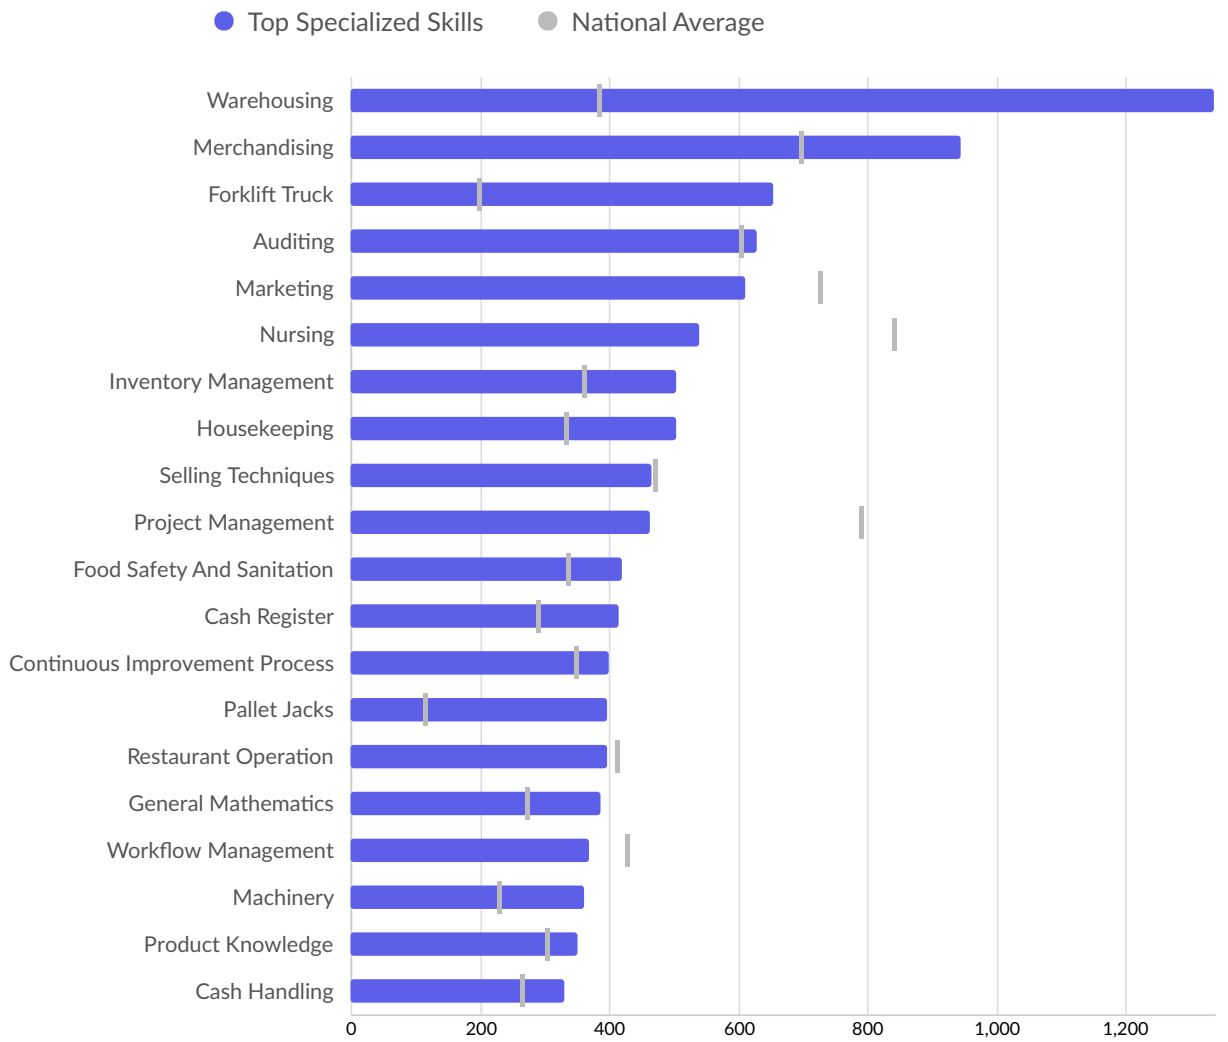

Top Specialized Skills	Unique Postings	National Average
Warehouseing	1,337	381
Merchandising	944	694
Forklift Truck	655	196
Auditing	630	602
Marketing	612	724
Nursing	541	838
Inventory Management	504	359
Housekeeping	503	332
Selling Techniques	466	470
Project Management	463	786
Food Safety And Sanitation	421	334
Cash Register	414	288
Continuous Improvement Process	399	346