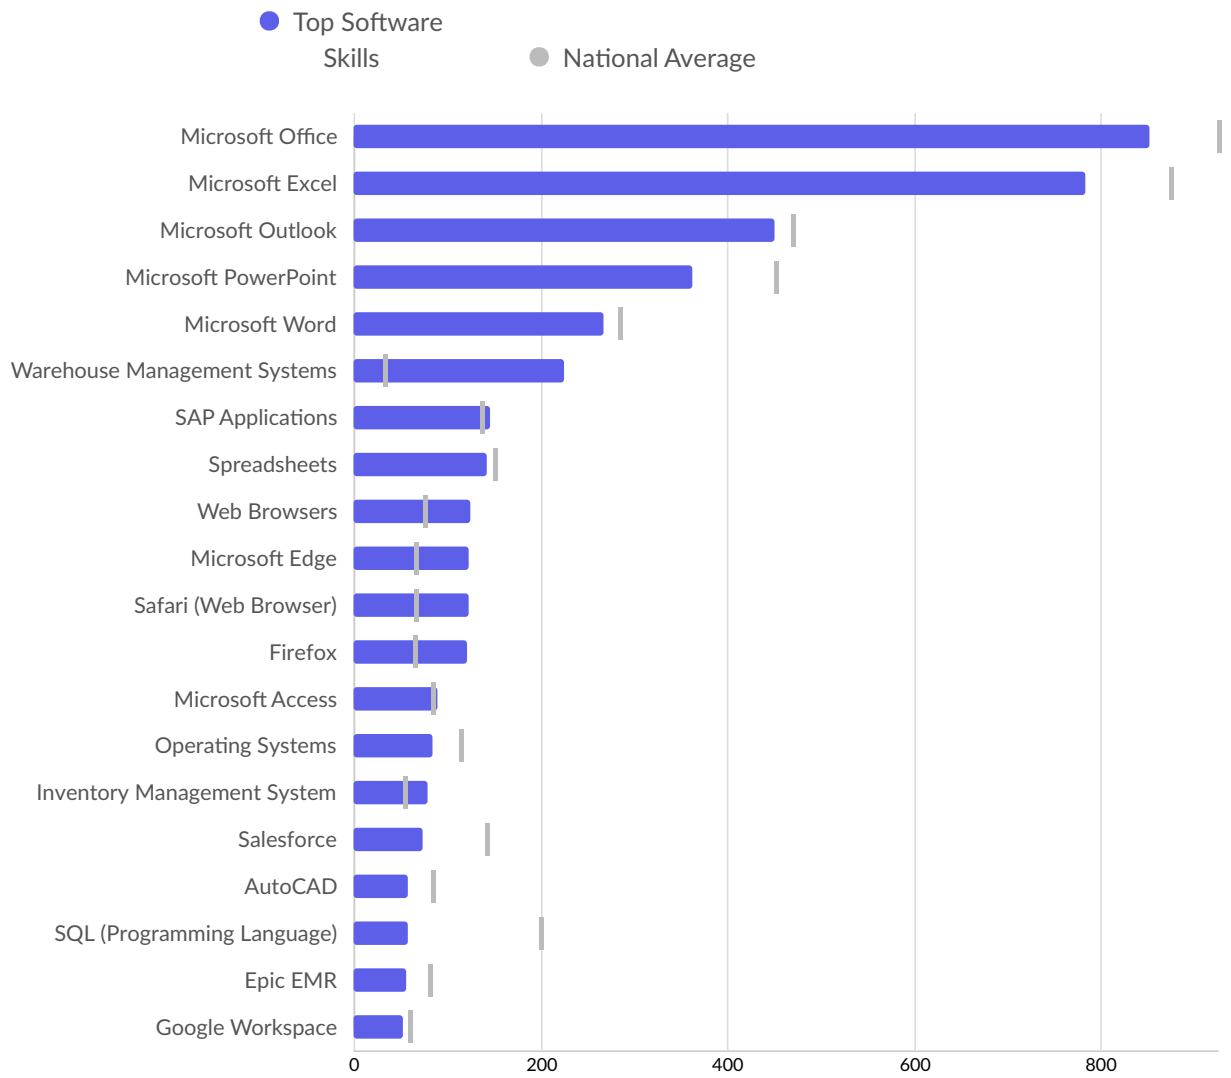

This is close to the Posting Intensity for all other occupations and companies in the region (3-to-1), indicating that they are putting average effort toward hiring for this position.

Top Specialized Skills	Unique Postings	National Average
Warehouseing	1,337	381
Merchandising	944	694
Forklift Truck	655	196
Auditing	630	602
Marketing	612	724
Nursing	541	838
Inventory Management	504	359
Housekeeping	503	332
Selling Techniques	466	470
Project Management	463	786
Food Safety And Sanitation	421	334
Cash Register	414	288
Continuous Improvement Process	399	346

---

---

Pallet Jacks	397	112
Restaurant Operation	397	409
General Mathematics	388	271
Workflow Management	368	426
Machinery	362	227
Product Knowledge	352	301
Cash Handling	330	262

---

Top Common Skills	Unique Postings	National Average
Communication	4,113	4,403
Customer Service	3,461	3,226
Management	2,497	2,863
Operations	2,113	2,074
Sales	1,998	1,990
Leadership	1,675	2,008
Detail Oriented	1,661	1,560
Lifting Ability	1,416	970
Problem Solving	1,371	1,488
English Language	1,099	872
Writing	1,099	1,157
Interpersonal Communications	965	1,077
Multitasking	921	773

---

---

Microsoft Office	852	924
Computer Literacy	839	730
Planning	801	1,145
Microsoft Excel	784	874
Troubleshooting (Problem Solving)	767	714
Organizational Skills	748	875
Coordinating	706	926

Top Software Skills	Unique Postings	National Average
Microsoft Office	852	924
Microsoft Excel	784	874
Microsoft Outlook	451	468
Microsoft PowerPoint	362	450
Microsoft Word	267	283
Warehouse Management Systems	225	31
SAP Applications	146	135
Spreadsheets	143	150
Web Browsers	125	74
Microsoft Edge	123	65
Safari (Web Browser)	123	66
Firefox	122	64