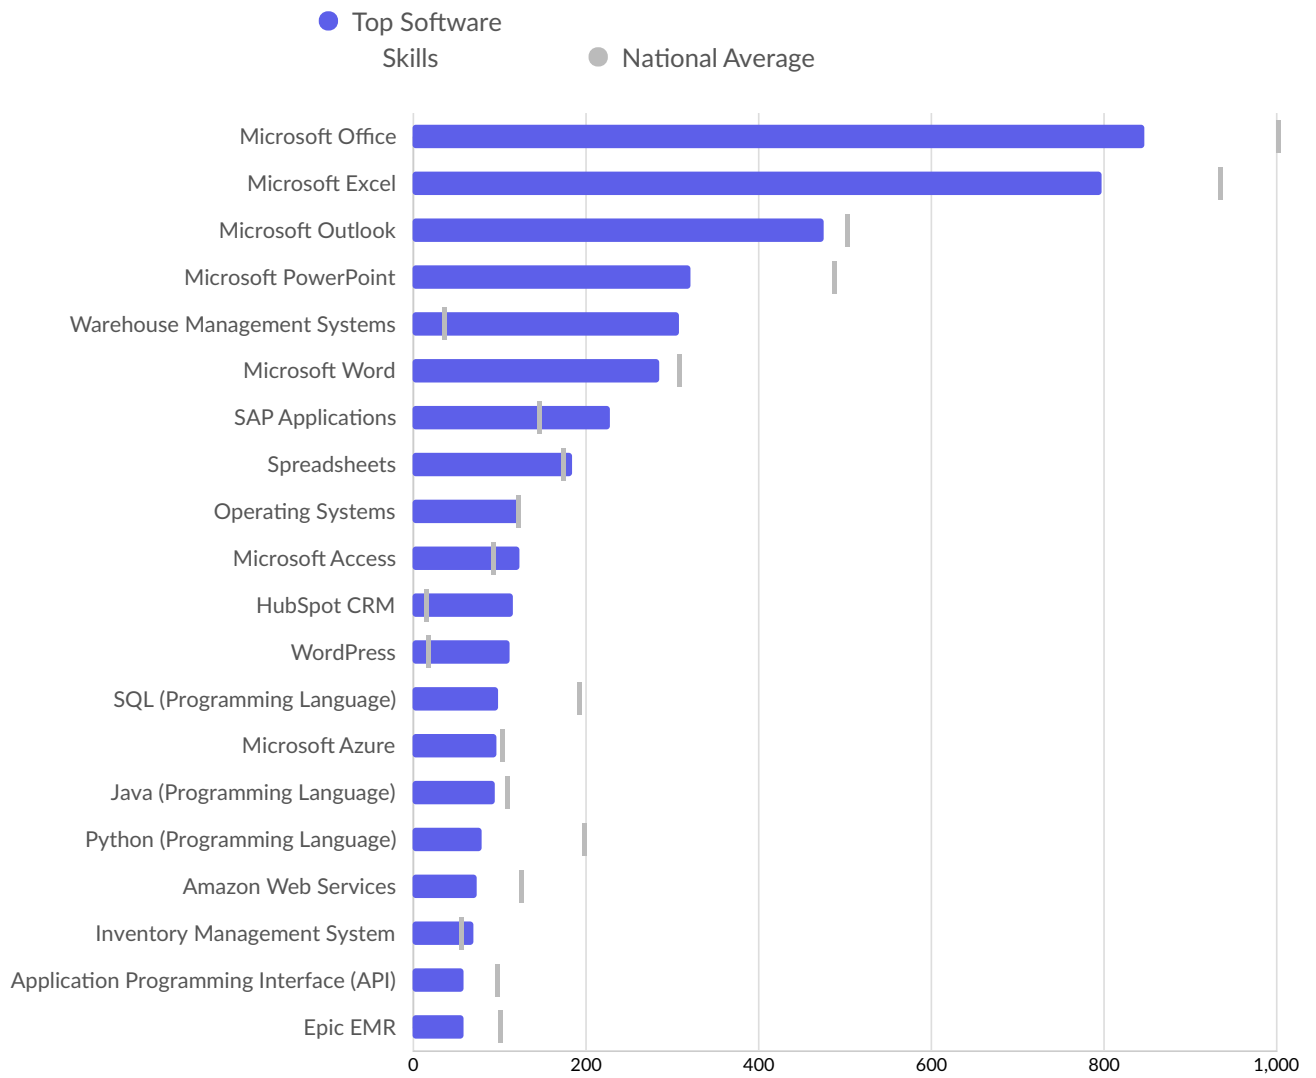

Top Software Skills	Unique Postings	National Average
Microsoft Office	847	1,000
Microsoft Excel	798	934
Microsoft Outlook	477	501
Microsoft PowerPoint	322	486
Warehouse Management Systems	309	34
Microsoft Word	285	306
SAP Applications	228	144
Spreadsheets	185	172
Operating Systems	124	120
Microsoft Access	123	91
HubSpot CRM	117	14
WordPress	113	15