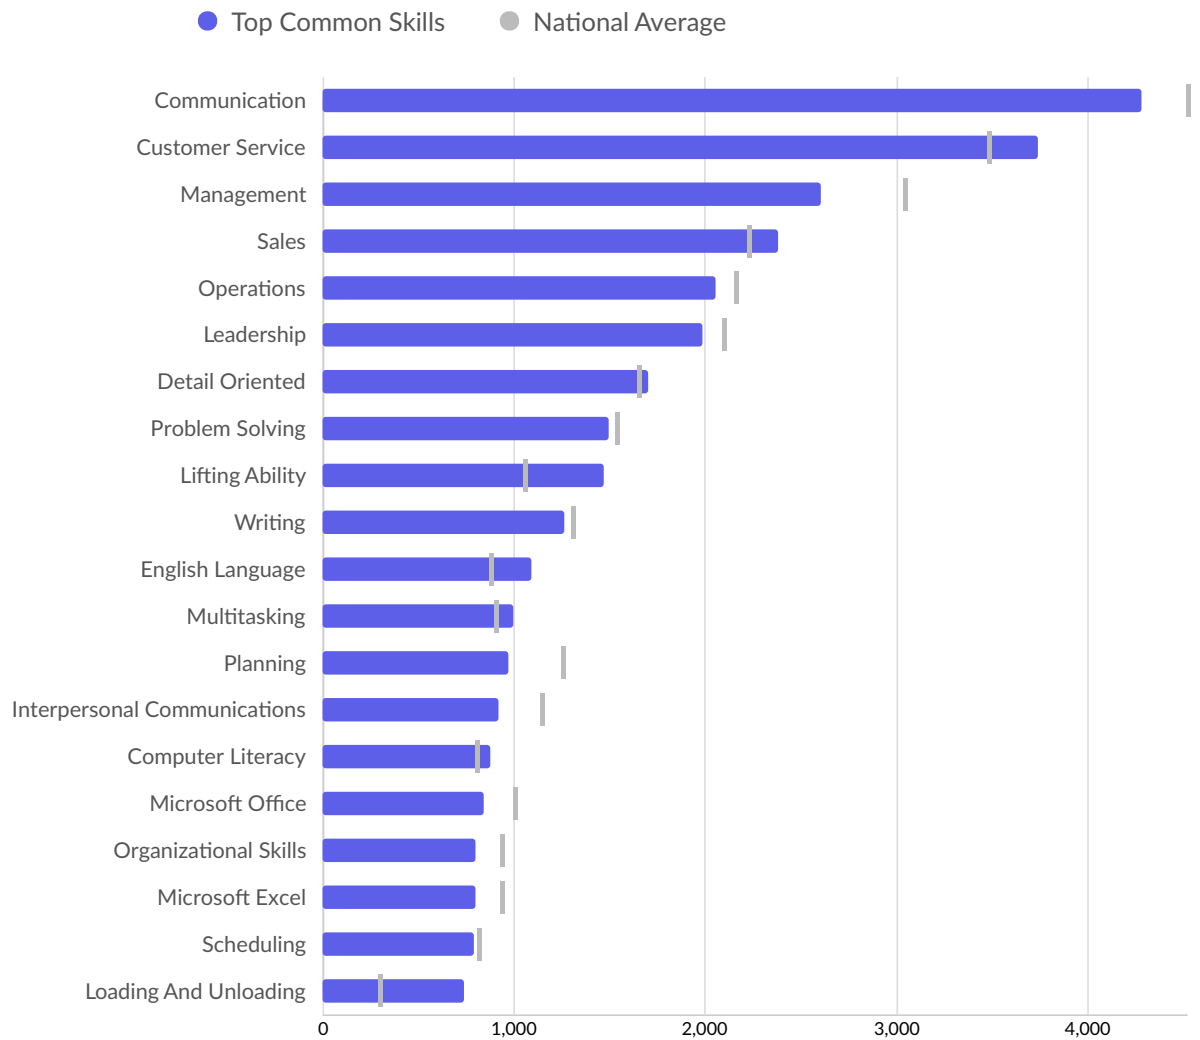

Top Common Skills	Unique Postings	National Average
Communication	4,286	4,518
Customer Service	3,748	3,477
Management	2,607	3,037
Sales	2,380	2,225
Operations	2,054	2,151
Leadership	1,987	2,087
Detail Oriented	1,701	1,646
Problem Solving	1,500	1,531
Lifting Ability	1,470	1,046
Writing	1,268	1,299
English Language	1,091	869
Multitasking	996	894
Planning	974	1,250
Interpersonal Communications		
Computer Literacy		
Microsoft Office		
Organizational Skills		
Microsoft Excel		
Scheduling		
Loading And Unloading