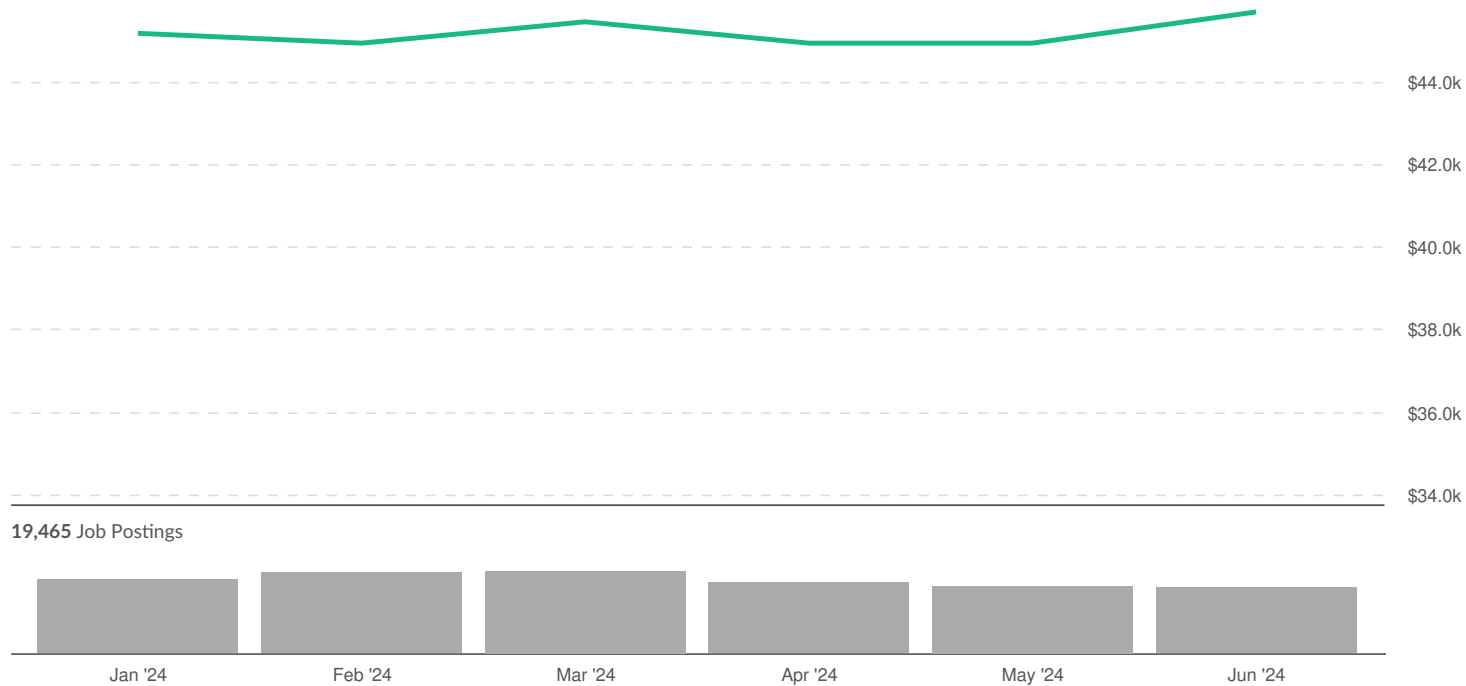

SQL (Programming Language)	99	191
Microsoft Azure	98	101
Java (Programming Language)	96	107
Python (Programming Language)	80	195
Amazon Web Services	74	124
Inventory Management System	70	54
Application Programming Interface (API)	60	95
Epic EMR	60	99

Advertised Wage Trend

▲ 1.1% Jan 2024 - Jun 2024

$45.2k Median

19,465 Job Postings