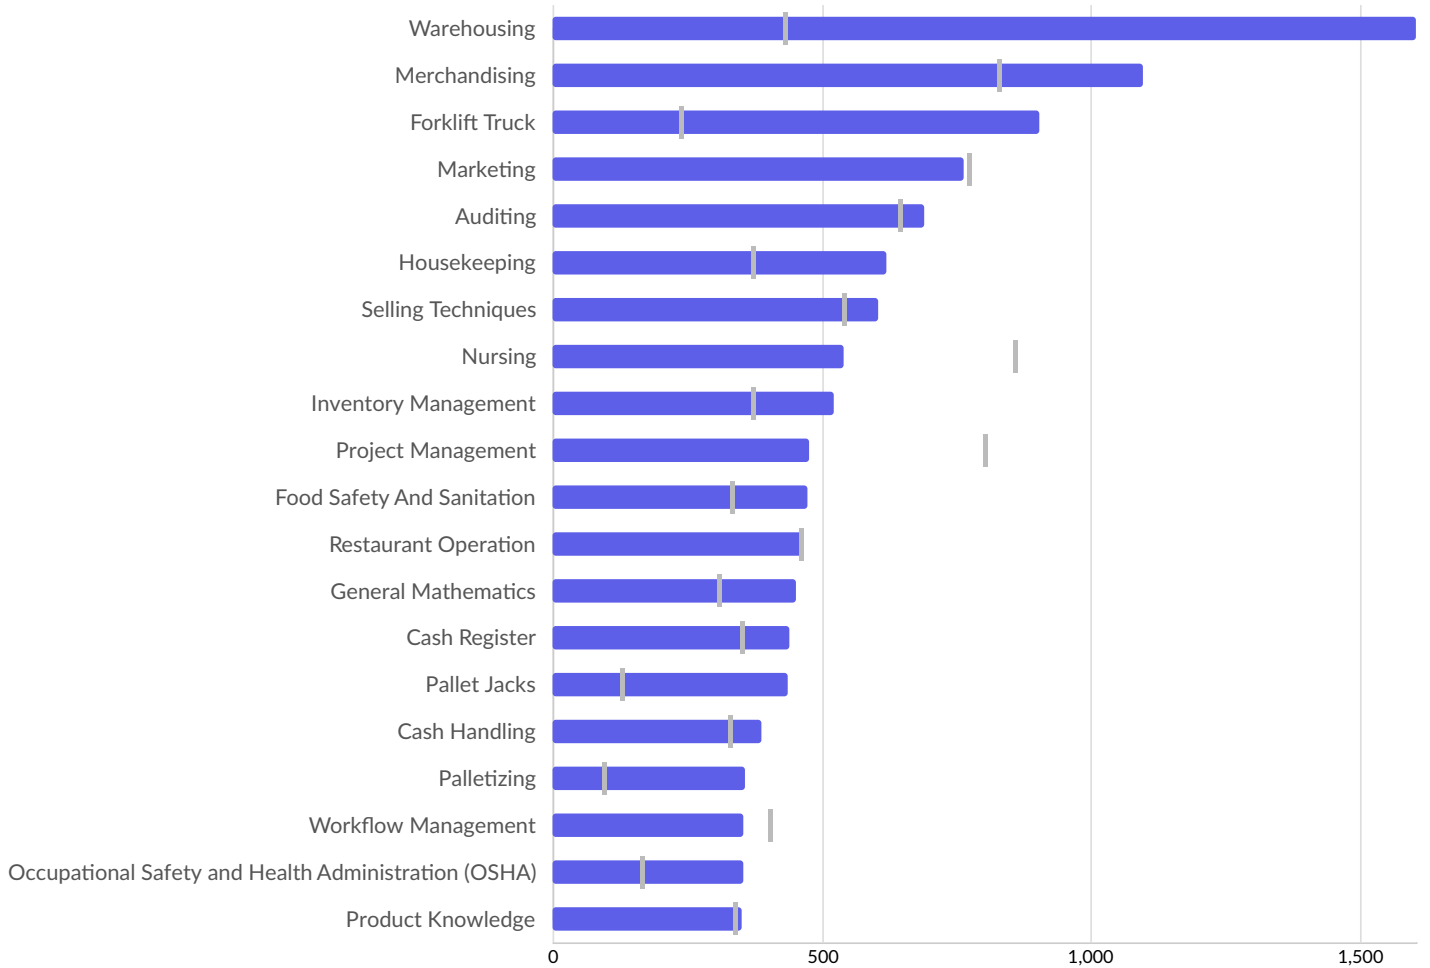

● Top Specialized Skills ● National Average

Top Specialized Skills	Unique Postings	National Average
Warehouseing	1,605	428
Merchandising	1,096	824
Forklift Truck	905	236
Marketing	764	770
Auditing	692	643
Housekeeping	621	369
Selling Techniques	606	539
Nursing	541	855
Inventory Management	522	370
Project Management	476	800
Food Safety And Sanitation	473	330
Restaurant Operation	465	459
General Mathematics	451	306
Cash Register	451	306
Pallet Jacks	451	306
Cash Handling	451	306
Palletizing	451	306
Workflow Management	451	306
Occupational Safety and Health Administration (OSHA)	451	306
Product Knowledge	451	306