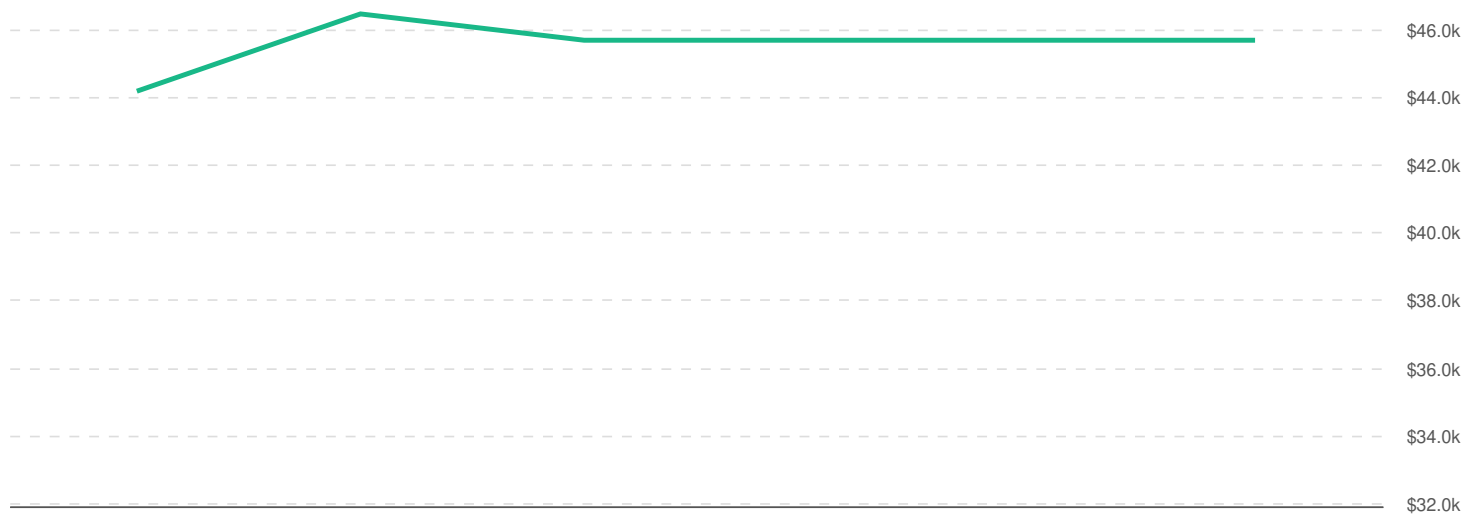

Application Programming Interface (API)	67	89
Python (Programming Language)	67	172
SQL (Programming Language)	67	175
Microsoft Azure	64	91
Epic EMR	62	99
Java (Programming Language)	62	99
Amazon Web Services	60	112
AutoCAD	57	81

Advertised Wage Trend

▲ 3.5% Oct 2023 - Mar 2024

$45.7k Median