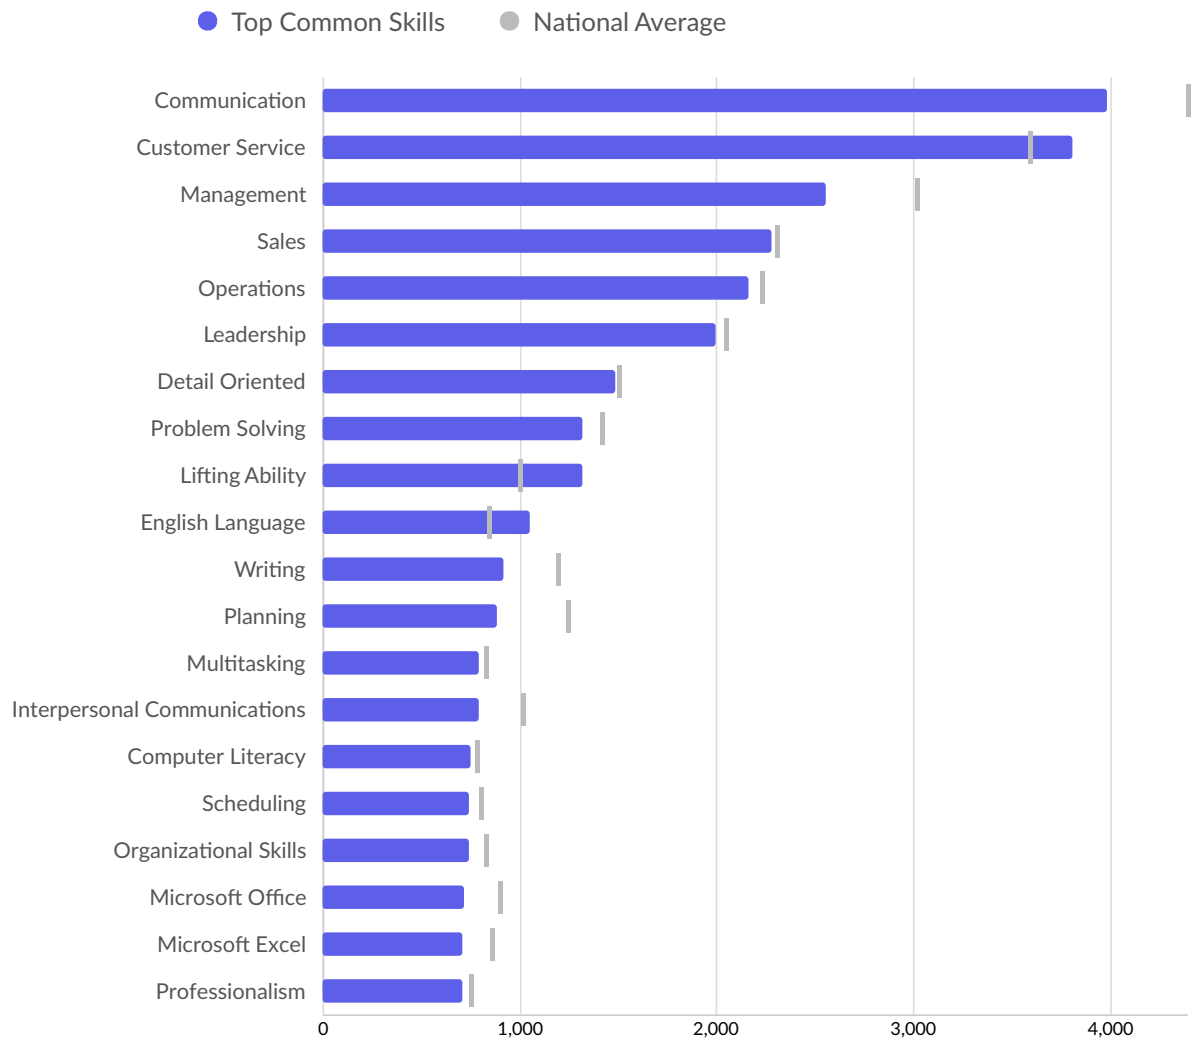

Top Common Skills	Unique Postings	National Average
Communication	3,991	4,388
Customer Service	3,813	3,584
Management	2,556	3,007
Sales	2,282	2,300
Operations	2,165	2,221
Leadership	1,994	2,044
Detail Oriented	1,490	1,494
Problem Solving	1,324	1,410
Lifting Ability	1,321	994
English Language	1,056	833
Writing	922	1,190
Planning	884	1,240
Multitasking	798	818
Interpersonal Communications		
Computer Literacy		
Scheduling		
Organizational Skills		
Microsoft Office		
Microsoft Excel		
Professionalism