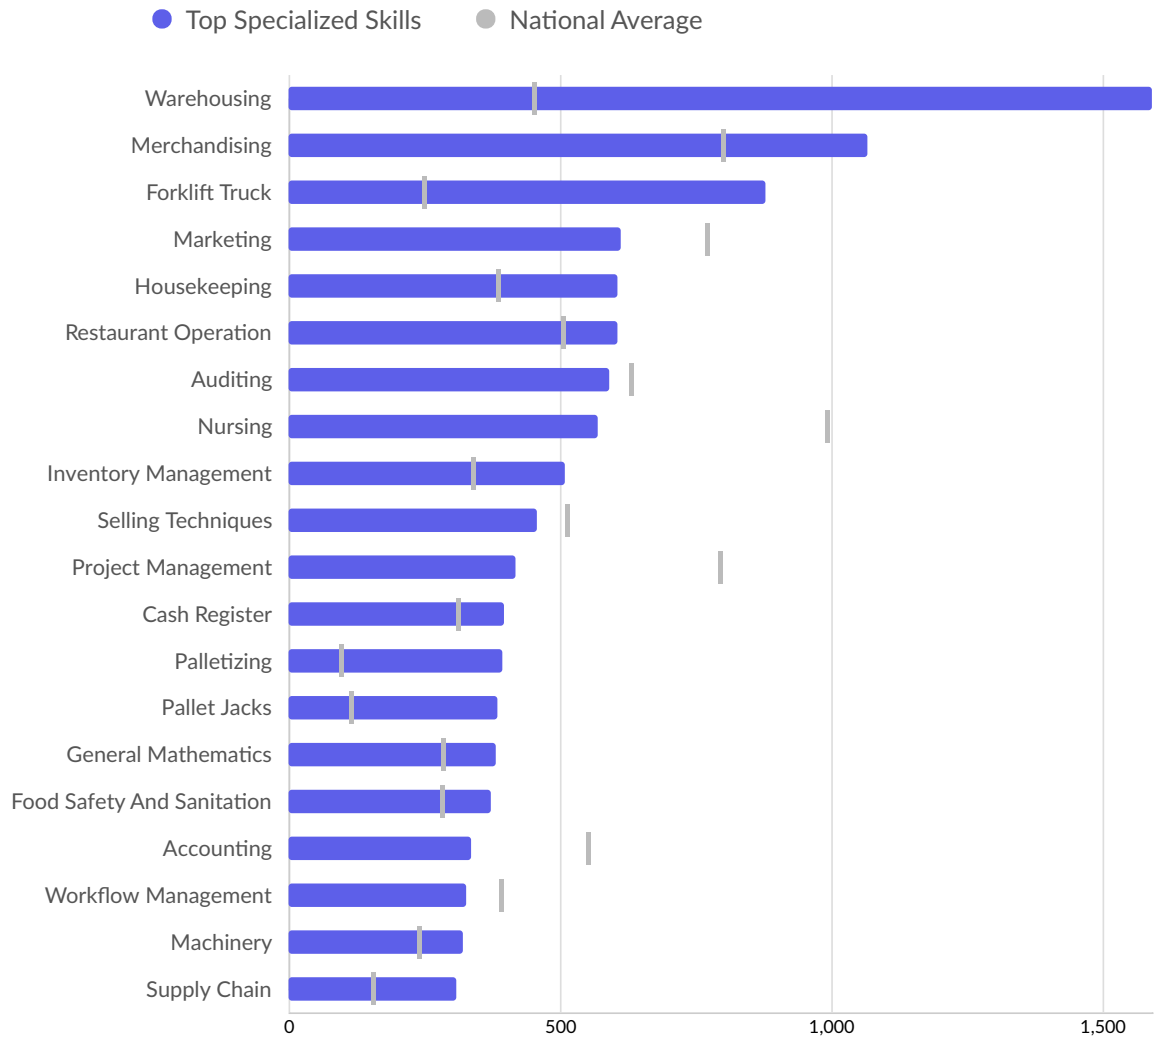

Report Focus:

Description	Description
Summary	Industries
Skills	Education and Experience
Advertised Wage Trend	Companies
Occupations	

Regions:

Code	Description
17197	Will County, IL

Minimum Experience Required: Any

Advertised Salary: Include all postings regardless

Education Level: Any

Job Type: Include Internships

Keyword Search:

Posting Type: Active Postings

Job Postings Summary

<p>15,320 Unique Postings 54,538 Total Postings</p>	<p>4 : 1 Posting Intensity  Regional Average: 4 : 1</p>	<p>2,812 Employers Competing 2,812 Total Employers</p>	<p>28 days Median Posting Duration Regional Average: 28 days</p>
---	--	--	--

There were 54,538 total job postings for your selection in March 2024, of which 15,320 were unique. These numbers give us a Posting Intensity of 4-to-1, meaning that for every 4 postings there is 1 unique job posting.

This is close to the Posting Intensity for all other occupations and companies in the region (4-to-1), indicating that they are putting average effort toward hiring for this position.

Top Specialized Skills	Unique Postings	National Average
Warehousing	1,590	449
Merchandising	1,067	798
Forklift Truck	877	246
Marketing	613	766
Housekeeping	607	382
Restaurant Operation	605	501
Auditing	590	626
Nursing	569	986
Inventory Management	508	337
Selling Techniques	458	508
Project Management	418	792
Cash Register	398	309
Palletizing	393	93
Pallet Jacks	393	93
General Mathematics	393	93
Food Safety And Sanitation	393	93
Accounting	393	93
Workflow Management	393	93
Machinery	393	93
Supply Chain	393	93