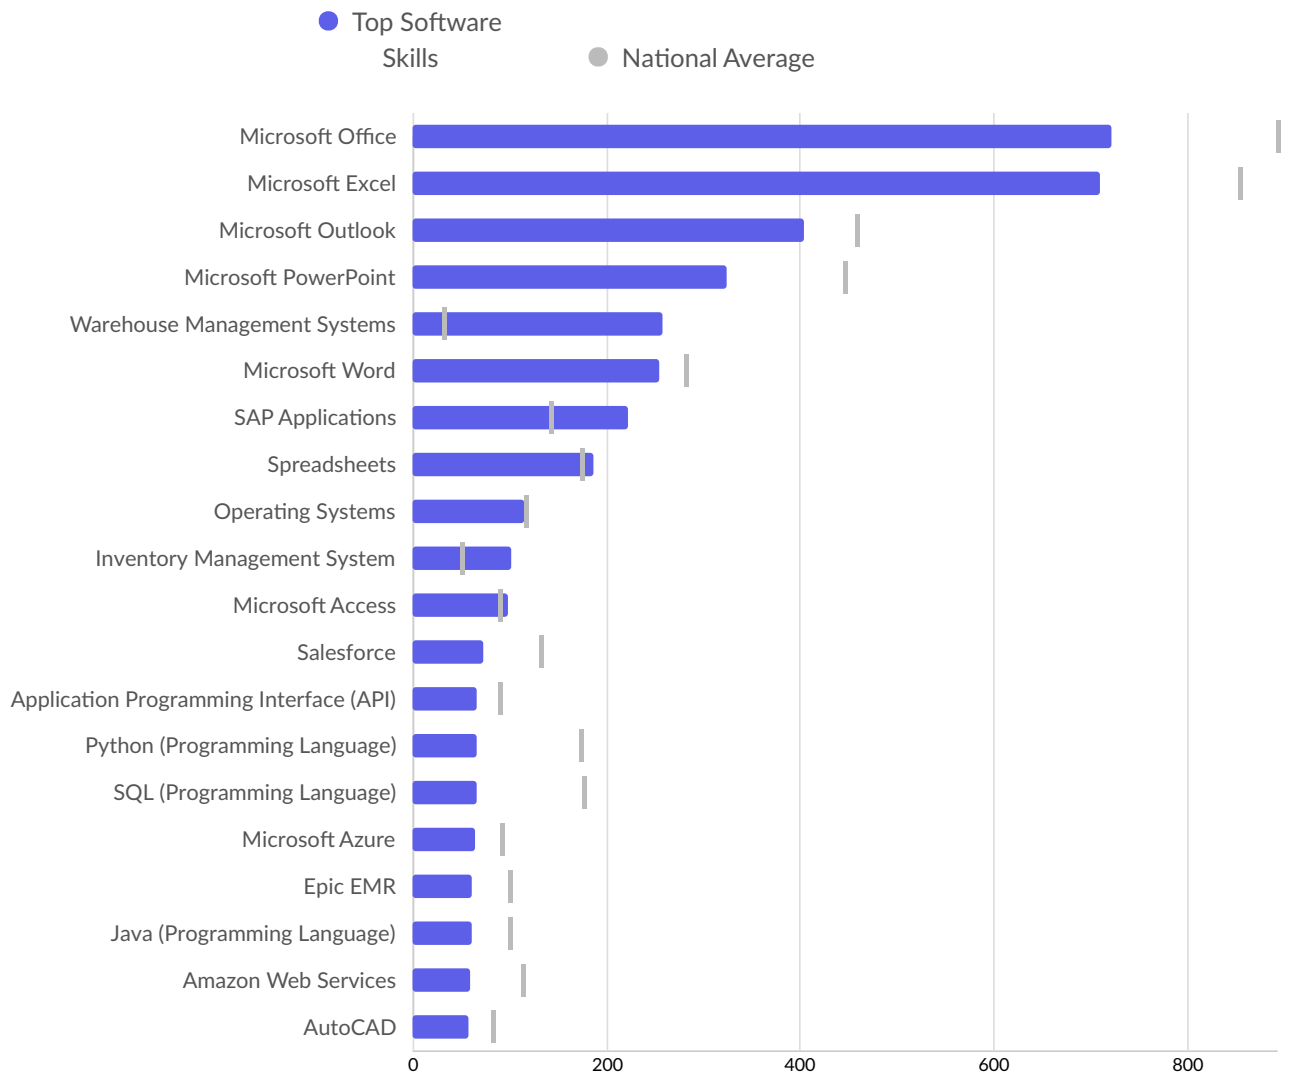

Top Software Skills	Unique Postings	National Average
Microsoft Office	722	892
Microsoft Excel	710	853
Microsoft Outlook	405	457
Microsoft PowerPoint	325	445
Warehouse Management Systems	259	30
Microsoft Word	255	280
SAP Applications	222	141
Spreadsheets	187	173
Operating Systems	116	115
Inventory Management System	102	50
Microsoft Access	98	88
Salesforce	73	131