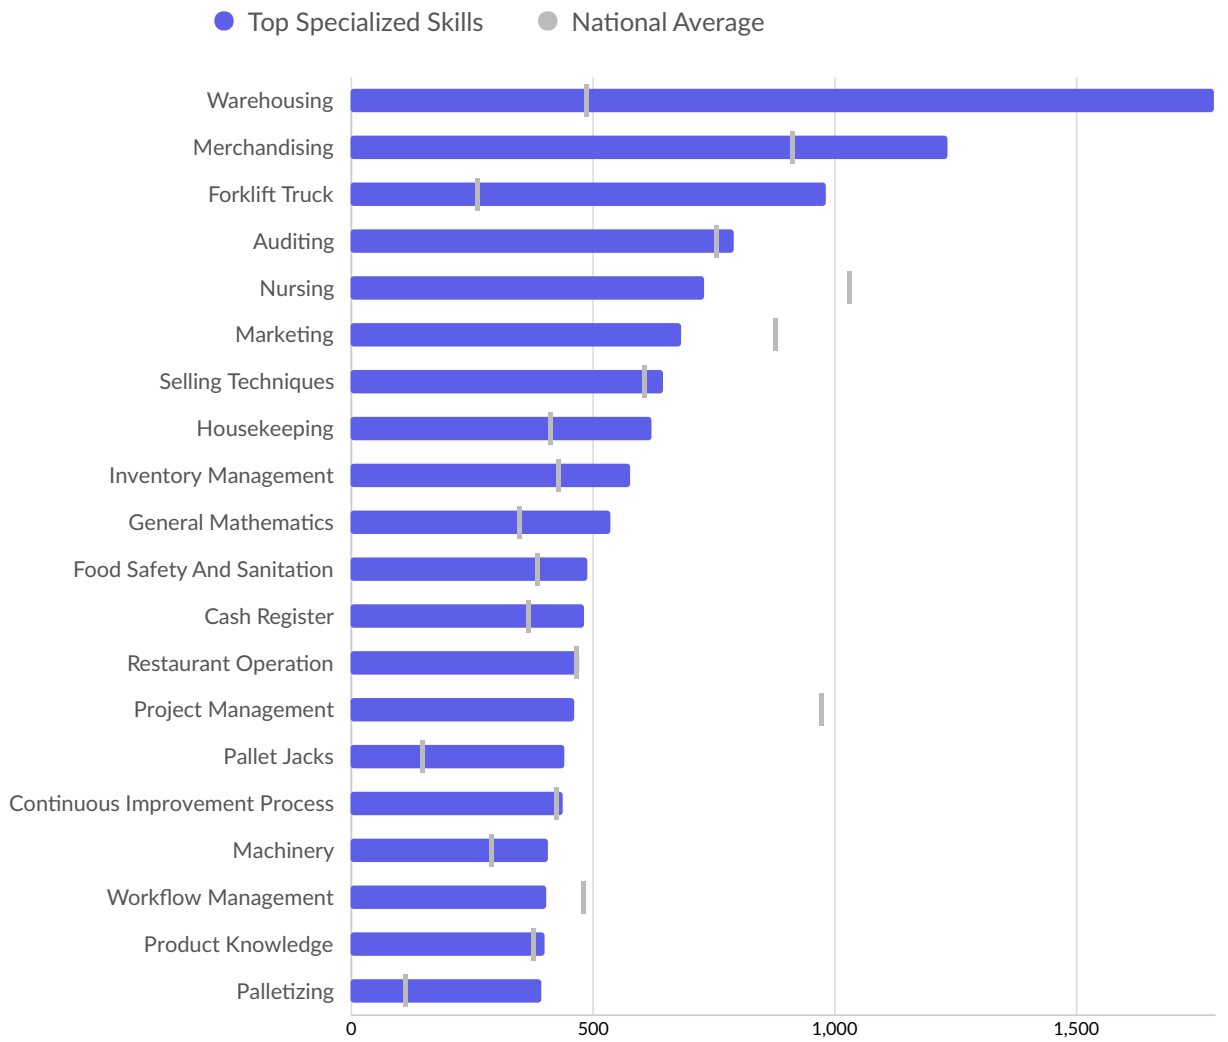

Report Focus:

Description	Description
Summary	Industries
Skills	Education and Experience
Advertised Wage Trend	Companies
Occupations	

Regions:

Code	Description
17197	Will County, IL

Minimum Experience Required: Any

Advertised Salary: Include all postings regardless

Education Level: Any

Job Type: Include Internships

Keyword Search:

Posting Type: Active Postings

Job Postings Summary

<p>14,922</p> <p>Unique Postings 47,637 Total Postings</p>	<p>3 : 1</p> <p>Posting Intensity</p>  <p>Regional Average: 3 : 1</p>	<p>2,630</p> <p>Employers Competing 2,630 Total Employers</p>	<p>26 days</p> <p>Median Posting Duration Regional Average: 26 days</p>
--	--	---	---

There were 47,637 total job postings for your selection in September 2024, of which 14,922 were unique. These numbers give us a Posting Intensity of 3-to-1, meaning that for every 3 postings there is 1 unique job posting.

This is close to the Posting Intensity for all other occupations and companies in the region (3-to-1), indicating that they are putting average effort toward hiring for this position.

Top Specialized Skills	Unique Postings	National Average
Warehouseing	1,785	482
Merchandising	1,234	907
Forklift Truck	983	260
Auditing	792	752
Nursing	731	1,026
Marketing	685	875
Selling Techniques	646	602
Housekeeping	621	408
Inventory Management	579	425
General Mathematics	537	344
Food Safety And Sanitation	490	381
Cash Register	483	365
Restaurant Operation	474	463