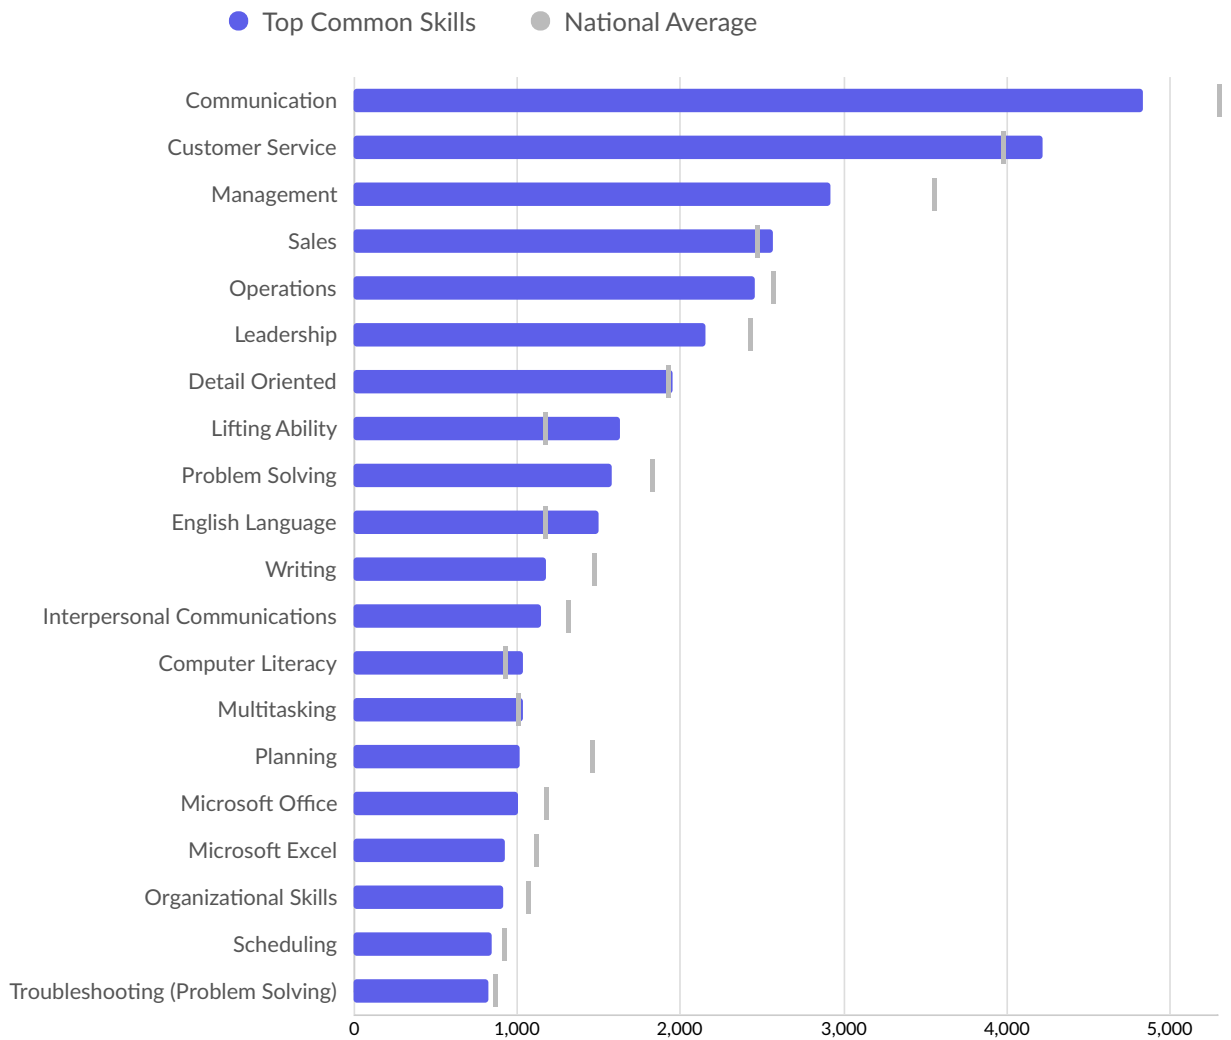

Top Common Skills	Unique Postings	National Average
Communication	4,833	5,290
Customer Service	4,222	3,975
Management	2,923	3,542
Sales	2,568	2,460
Operations	2,459	2,562
Leadership	2,159	2,423
Detail Oriented	1,954	1,919
Lifting Ability	1,628	1,159
Problem Solving	1,582	1,813
English Language	1,499	1,161
Writing	1,177	1,464
Interpersonal Communications	1,146	1,304
Computer Literacy	1,042	918