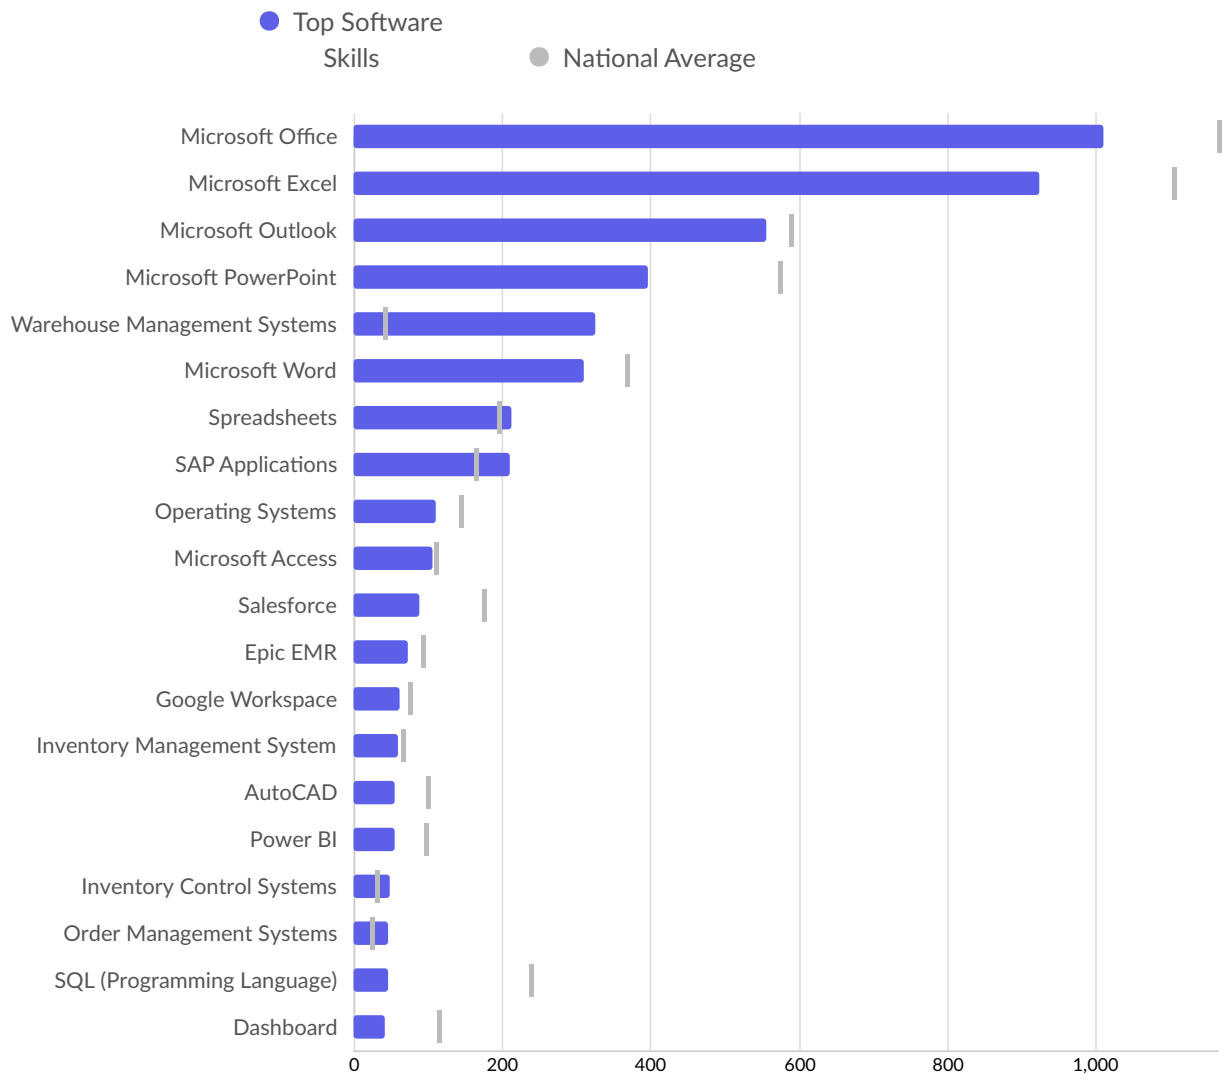

There were 47,637 total job postings for your selection in September 2024, of which 14,922 were unique. These numbers give us a Posting Intensity of 3-to-1, meaning that for every 3 postings there is 1 unique job posting.

This is close to the Posting Intensity for all other occupations and companies in the region (3-to-1), indicating that they are putting average effort toward hiring for this position.

Top Specialized Skills	Unique Postings	National Average
Warehouseing	1,785	482
Merchandising	1,234	907
Forklift Truck	983	260
Auditing	792	752
Nursing	731	1,026
Marketing	685	875
Selling Techniques	646	602
Housekeeping	621	408
Inventory Management	579	425
General Mathematics	537	344
Food Safety And Sanitation	490	381
Cash Register	483	365
Restaurant Operation	474	463

Multitasking	1,042	994
Planning	1,017	1,449
Microsoft Office	1,010	1,164
Microsoft Excel	924	1,103
Organizational Skills	916	1,057
Scheduling	845	911
Troubleshooting (Problem Solving)	826	854

Top Software Skills	Unique Postings	National Average
Microsoft Office	1,010	1,164
Microsoft Excel	924	1,103
Microsoft Outlook	557	588
Microsoft PowerPoint	398	571
Warehouse Management Systems	325	39
Microsoft Word	311	366
Spreadsheets	212	193
SAP Applications	210	162
Operating Systems	111	142
Microsoft Access	106	109
Salesforce	88	173
Epic EMR	73	91