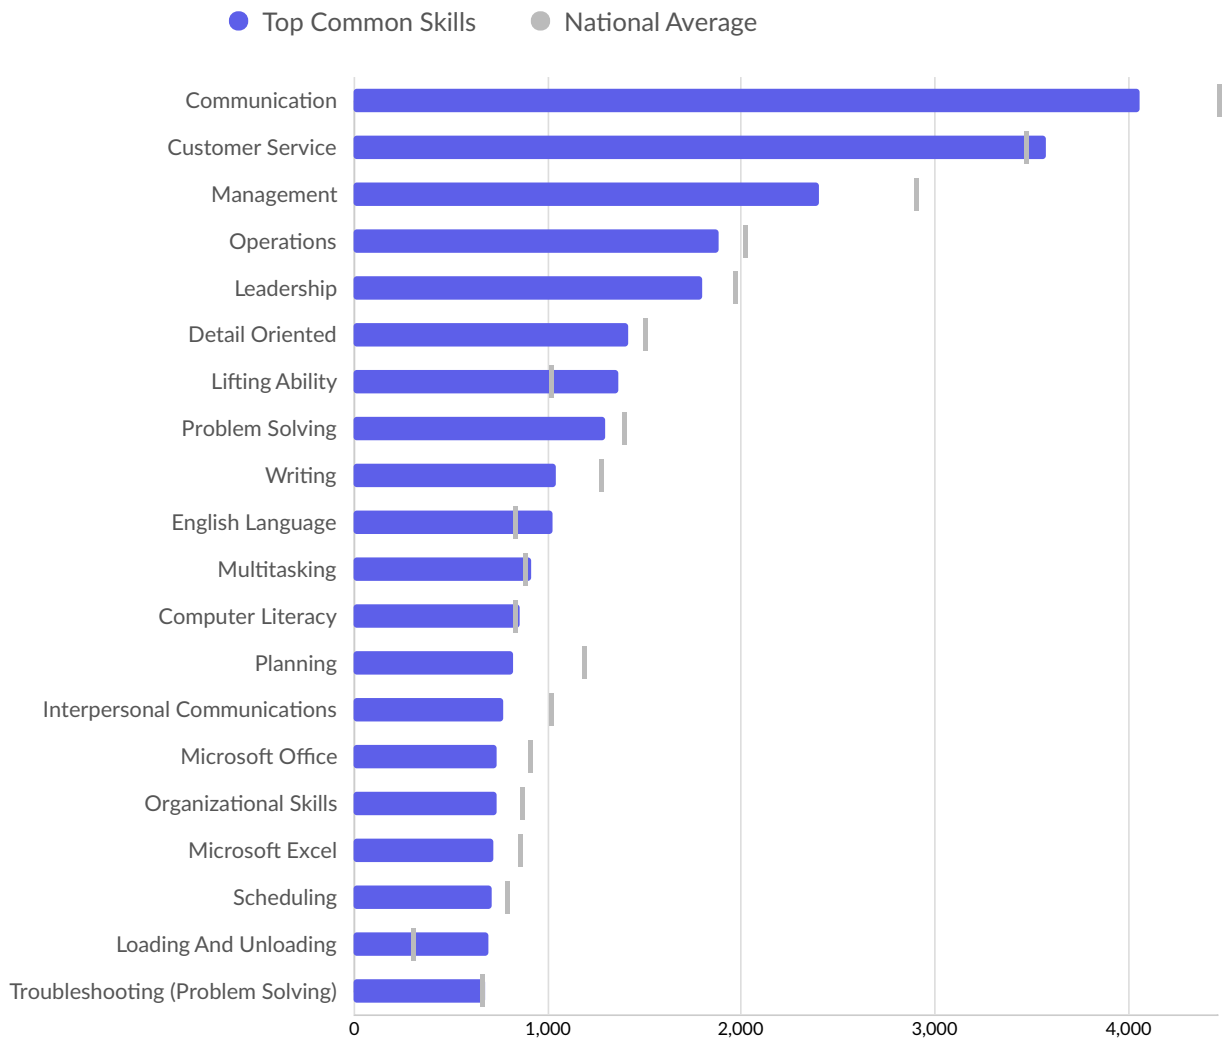

Top Common Skills	Unique Postings	National Average
Communication	4,061	4,463
Customer Service	3,577	3,472
Management	2,402	2,894
Operations	1,890	2,015
Leadership	1,804	1,965
Detail Oriented	1,416	1,496
Lifting Ability	1,369	1,008
Problem Solving	1,303	1,384
Writing	1,042	1,263
English Language	1,027	824
Multitasking	914	875
Computer Literacy	861	821
Planning	824	1,182