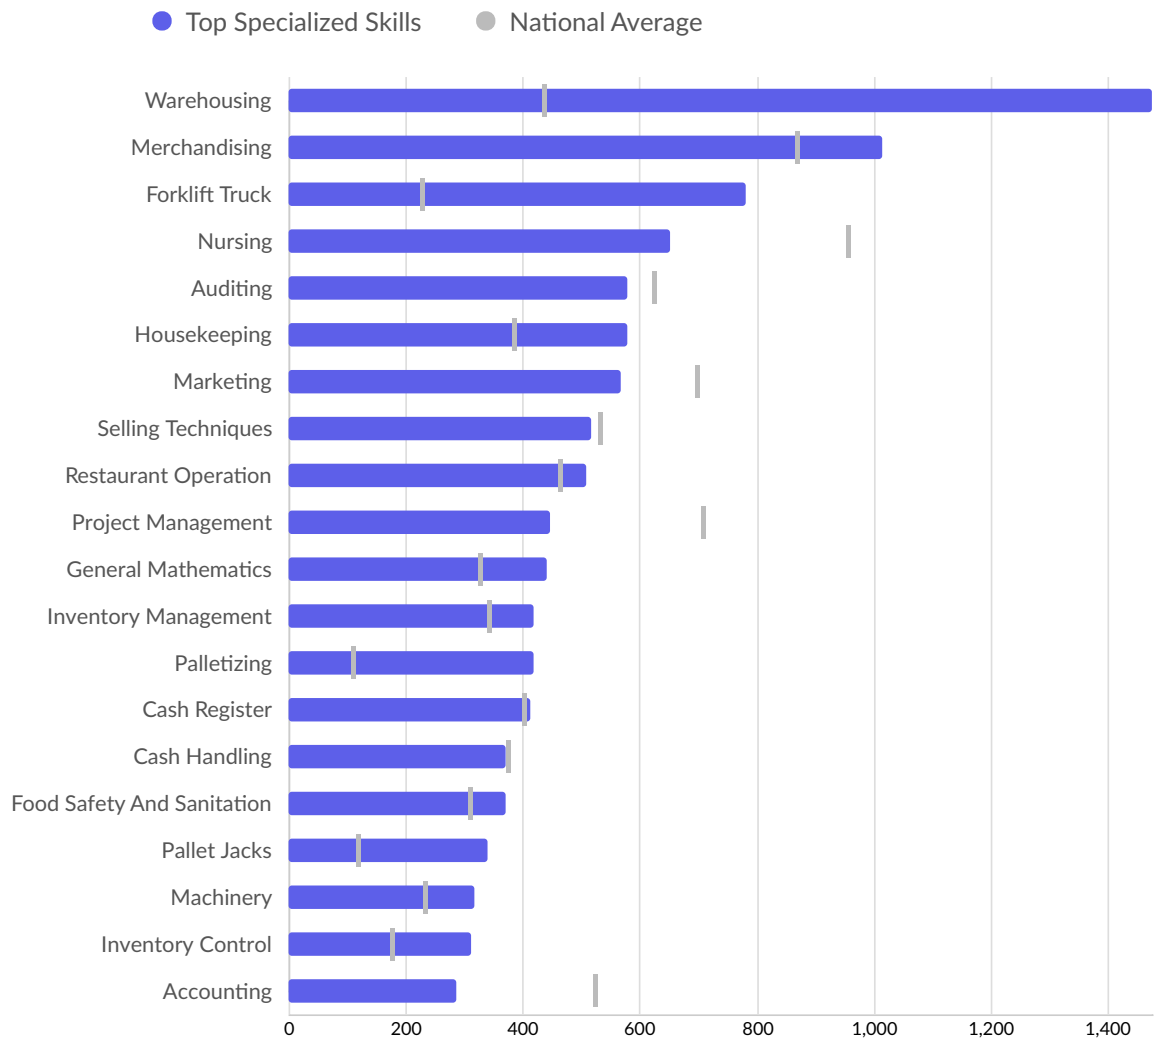

Report Focus:

Description	Description
Summary	Industries
Skills	Education and Experience
Advertised Wage Trend	Companies
Occupations	

Regions:

Code	Description
17197	Will County, IL

Minimum Experience Required: Any

Advertised Salary: Include all postings regardless

Education Level: Any

Job Type: Include Internships

Keyword Search:

Posting Type: Active Postings

Job Postings Summary

<p>12,775 Unique Postings 50,438 Total Postings</p>	<p>4 : 1 Posting Intensity  Regional Average: 4 : 1</p>	<p>2,766 Employers Competing 2,766 Total Employers</p>	<p>28 days Median Posting Duration Regional Average: 28 days</p>
---	--	--	--

There were 50,438 total job postings for your selection in December 2023, of which 12,775 were unique. These numbers give us a Posting Intensity of 4-to-1, meaning that for every 4 postings there is 1 unique job posting.

This is close to the Posting Intensity for all other occupations and companies in the region (4-to-1), indicating that they are putting average effort toward hiring for this position.

Top Specialized Skills	Unique Postings	National Average
Warehouseing	1,476	432
Merchandising	1,016	866
Forklift Truck	781	226
Nursing	651	953
Auditing	580	622
Housekeeping	579	383
Marketing	569	694
Selling Techniques	518	528
Restaurant Operation	510	462
Project Management	446	707
General Mathematics	442	324
Inventory Management	420	342
Palletizing	420	106