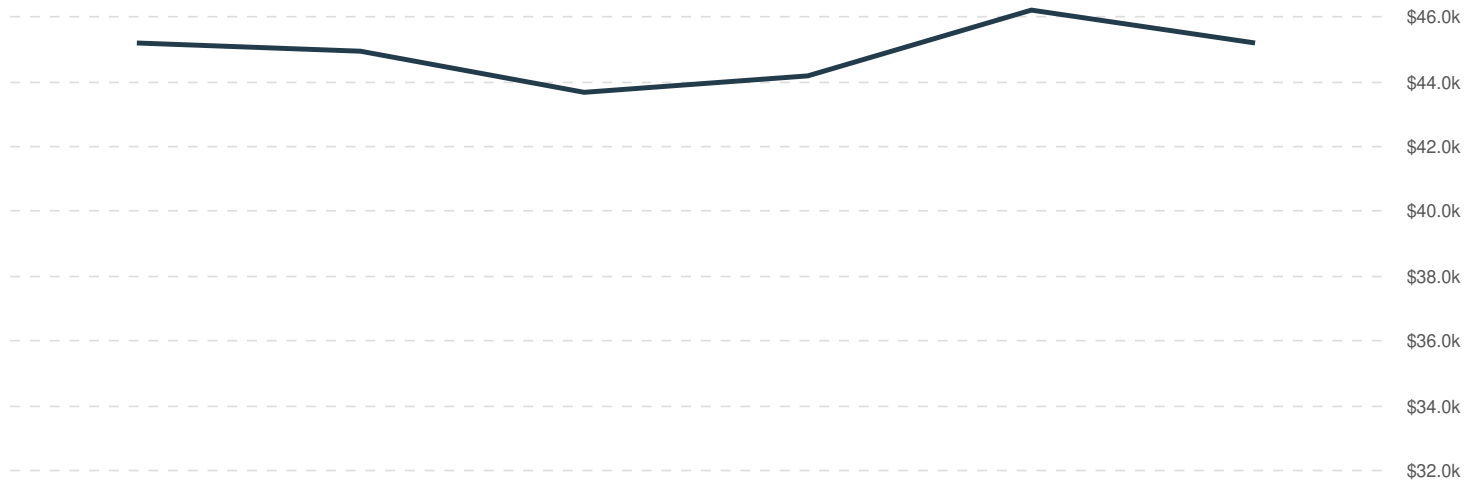

Advertised Wage Trend

▲ 0.0% Jul 2023 - Dec 2023

\$44.9k Median

20,573 Job Postings

Top Posted Occupations

Occupation (SOC)	Total/Unique (Dec 2023)	Posting Intensity	Median Posting Duration
Registered Nurses	4,841 / 657	7 : 1	26 days
Heavy and Tractor-Trailer Truck Drivers	4,448 / 615	7 : 1	36 days
Laborers and Freight, Stock, and Material Movers, Hand	2,418 / 585	4 : 1	34 days
Retail Salespersons	1,626 / 458	4 : 1	31 days
First-Line Supervisors of Retail Sales Workers	1,255 / 360	3 : 1	29 days
Fast Food and Counter Workers	935 / 315	3 : 1	29 days
Customer Service Representatives	1,107 / 274	4 : 1	30 days
Stockers and Order Fillers	816 / 222	4 : 1	22 days
Sales Representatives, Wholesale and Manufacturing, Except Technical and Scientific Products	685 / 217	3 : 1	29 days
Industrial Truck and Tractor Operators	778 / 184	4 : 1	20 days