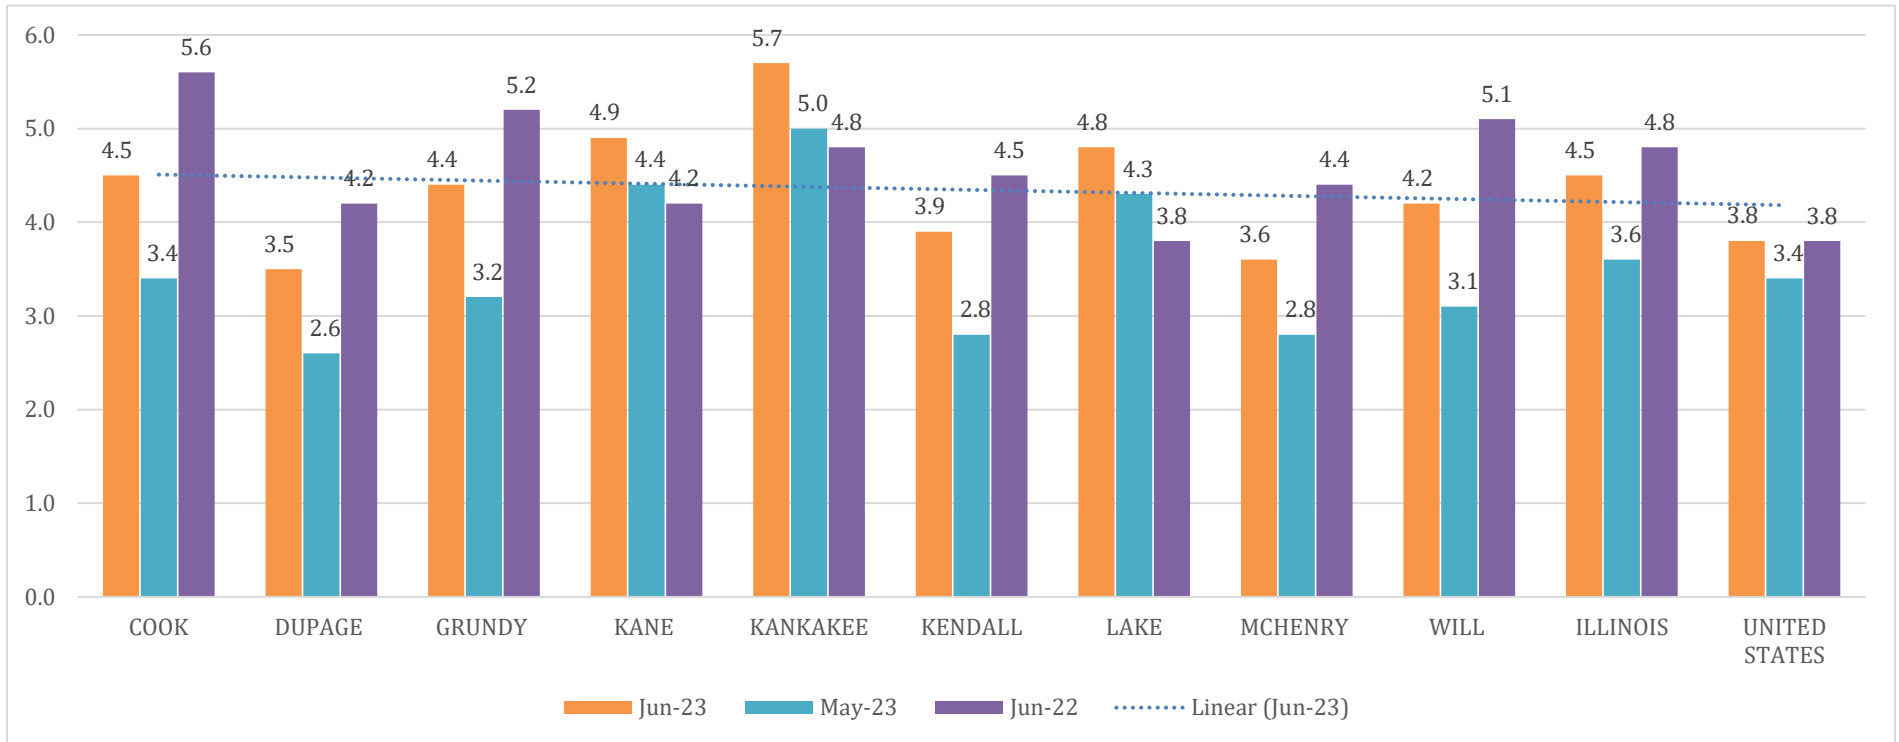

CURRENT UNEMPLOYMENT RATES CHICAGO METRO COUNTIES, ILLINOIS, *and* UNITED STATES

WILL COUNTY LABOR FORCE				
Month/Year	Unemployment Rate	Labor Force	Employed	Unemployed
June 2023	4.2	370,316	354,794	15,522
May 2023	3.1	366,686	355,320	11,366
June 2022	4.4	368,919	352,541	16,378