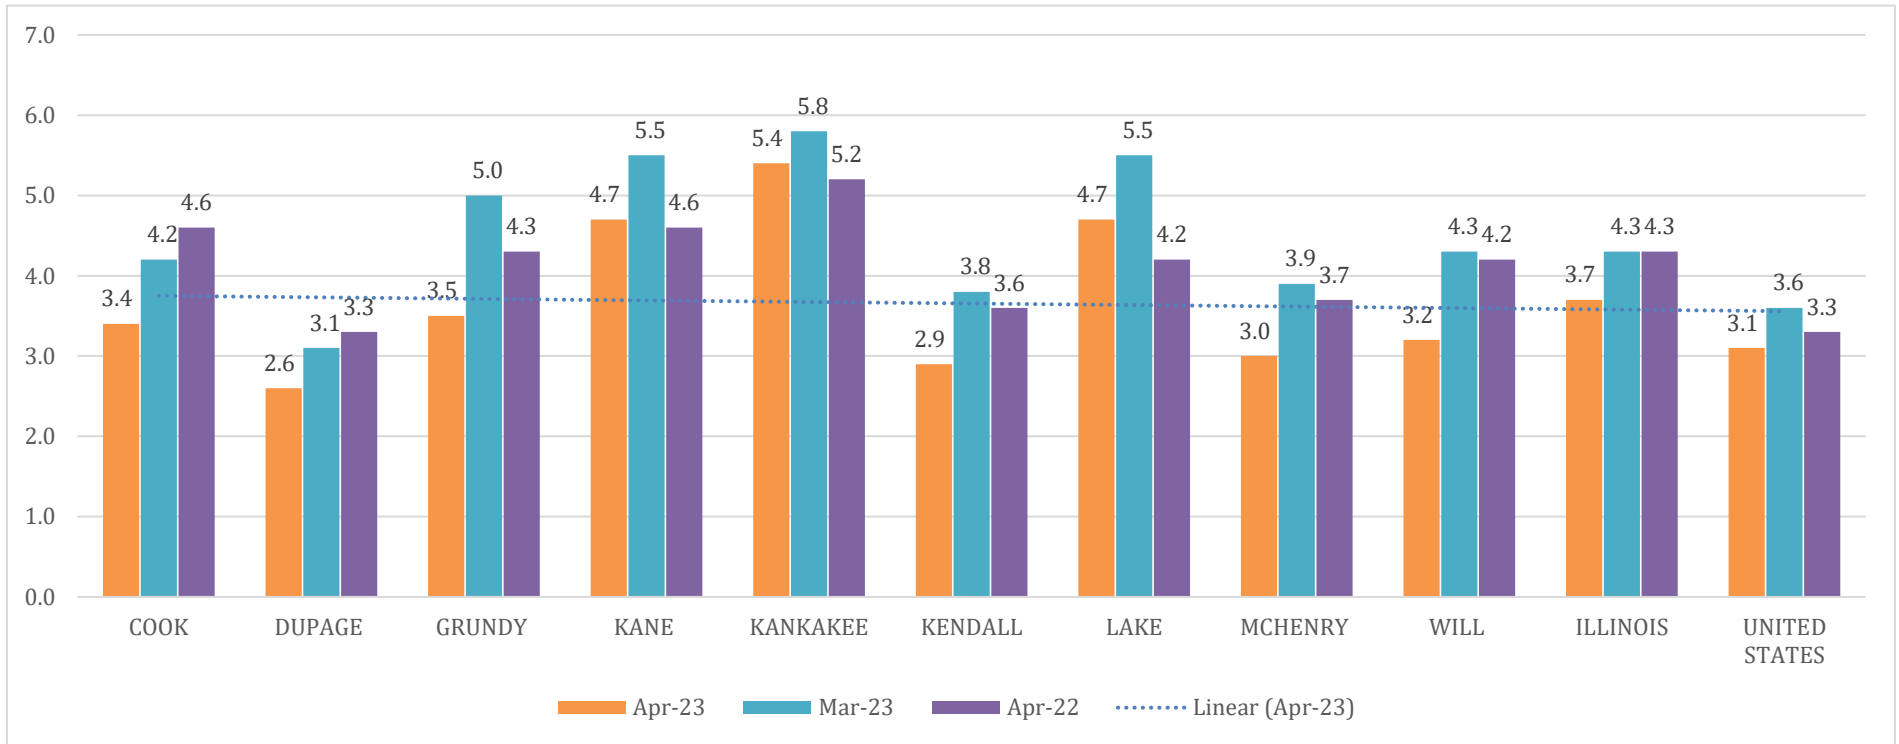

CURRENT UNEMPLOYMENT RATES CHICAGO METRO COUNTIES, ILLINOIS, *and* UNITED STATES

WILL COUNTY LABOR FORCE				
Month/Year	Unemployment Rate	Labor Force	Employed	Unemployed
April 2023	3.2	371,128	359,070	12,058
March 2023	4.3	372,402	356,420	15,982
April 2022	3.7	364,504	351,169	13,335