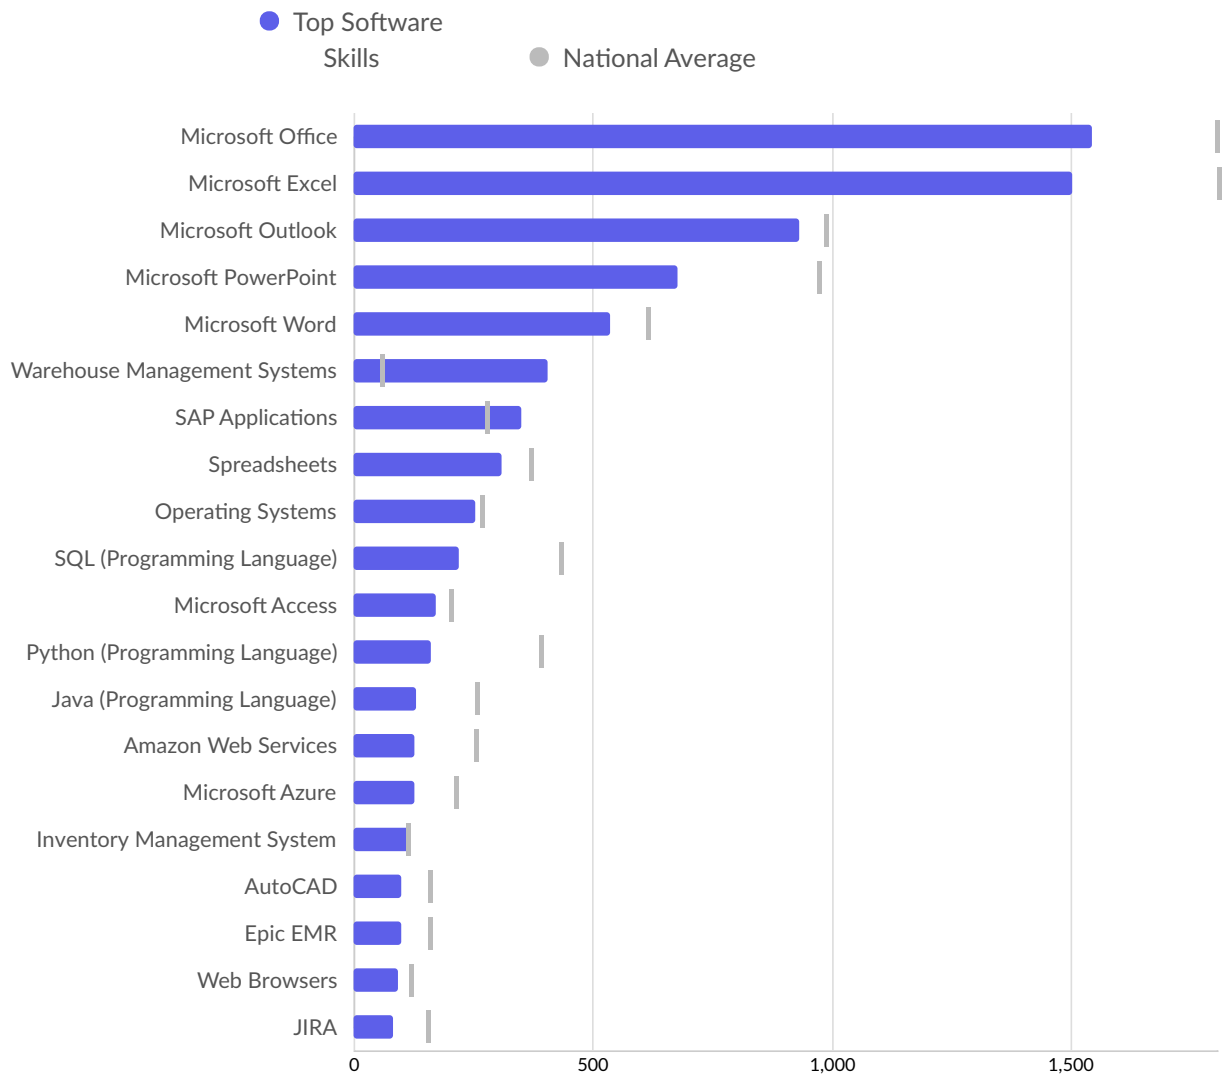

Top Software Skills	Unique Postings	National Average
Microsoft Office	1,543	1,802
Microsoft Excel	1,502	1,804
Microsoft Outlook	931	983
Microsoft PowerPoint	677	968
Microsoft Word	535	611
Warehouse Management Systems	407	54
SAP Applications	350	275
Spreadsheets	309	368
Operating Systems	254	265
SQL (Programming Language)	219	429
Microsoft Access	171	199
Python (Programming Language)	161	389