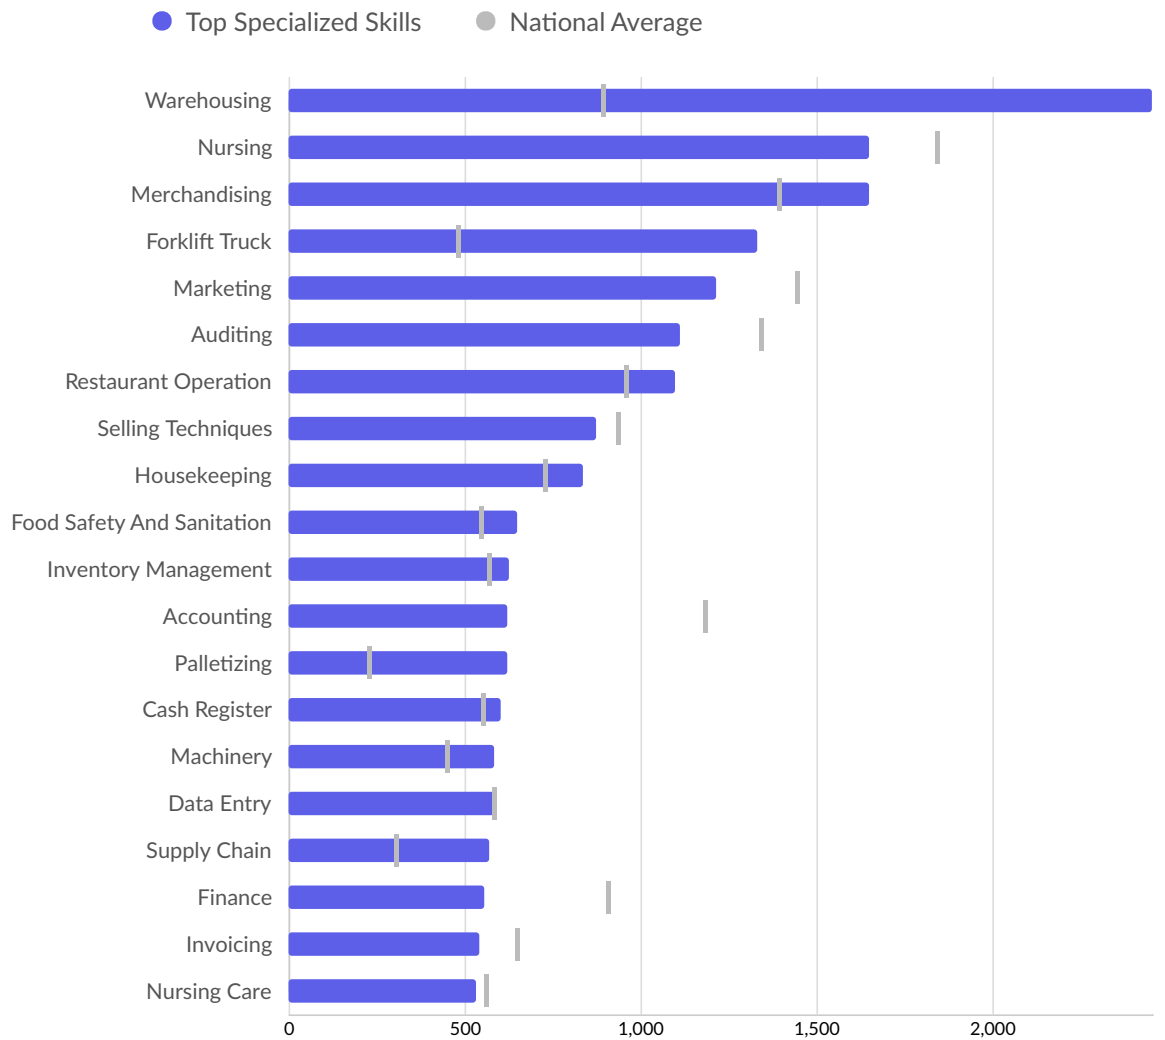

Report Focus:

Description	Description
Summary	Industries
Skills	Education and Experience
Advertised Wage Trend	Companies
Occupations	

Regions:

Code	Description
17197	Will County, IL

Minimum Experience Required: Any

Education Level: Any

Job Type: Include Internships

Keyword Search:

Posting Type: Active Postings

Job Postings Summary

<p>24,287 Unique Postings 65,200 Total Postings</p>	<p>3 : 1 Posting Intensity  Regional Average: 3 : 1</p>	<p>3,904 Employers Competing 3,904 Total Employers</p>	<p>34 days Median Posting Duration Regional Average: 34 days</p>
---	--	--	--

There were 65,200 total job postings for your selection in April 2023, of which 24,287 were unique. These numbers give us a Posting Intensity of 3-to-1, meaning that for every 3 postings there is 1 unique job posting.

This is close to the Posting Intensity for all other occupations and companies in the region (3-to-1), indicating that they are putting average effort toward hiring for this position.

Top Specialized Skills	Unique Postings	National Average
Warehouseing	2,451	887
Nursing	1,650	1,837
Merchandising	1,647	1,385
Forklift Truck	1,332	476
Marketing	1,212	1,439
Auditing	1,111	1,333
Restaurant Operation	1,099	950
Selling Techniques	874	931
Housekeeping	838	724
Food Safety And Sanitation	648	541
Inventory Management	627	565
Accounting	623	1,177
Palletizing	619	226
Cash Register		
Machinery		
Data Entry		
Supply Chain		
Finance		
Invoicing		
Nursing Care		