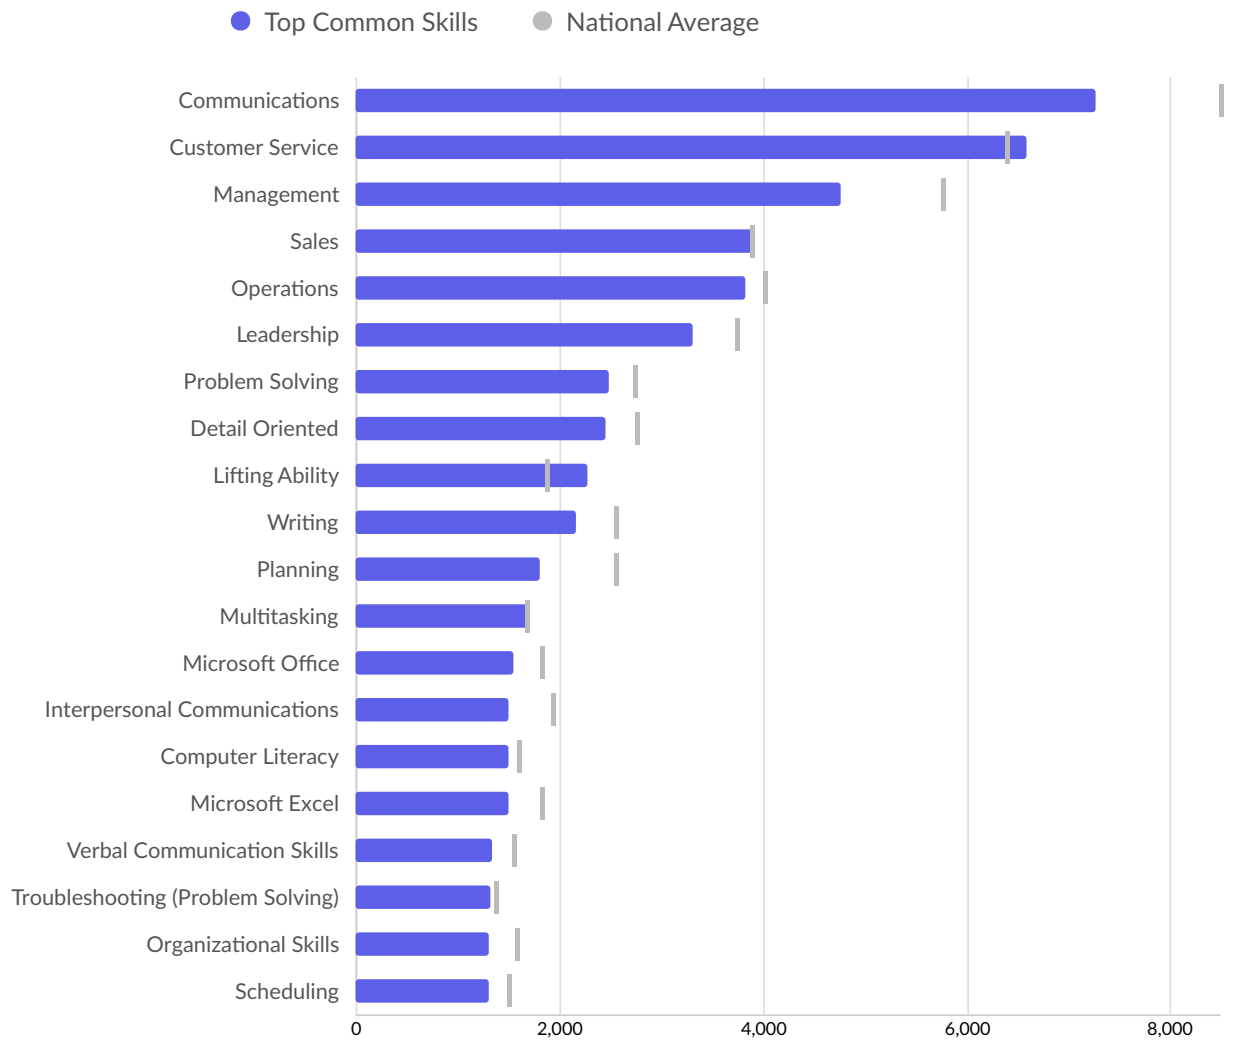

Top Common Skills	Unique Postings	National Average
Communications	7,266	8,478
Customer Service	6,581	6,380
Management	4,766	5,744
Sales	3,910	3,876
Operations	3,823	4,009
Leadership	3,313	3,738
Problem Solving	2,485	2,725
Detail Oriented	2,455	2,746
Lifting Ability	2,273	1,858
Writing	2,157	2,535
Planning	1,807	2,537
Multitasking	1,694	1,659
Microsoft Office	1,543	1,802