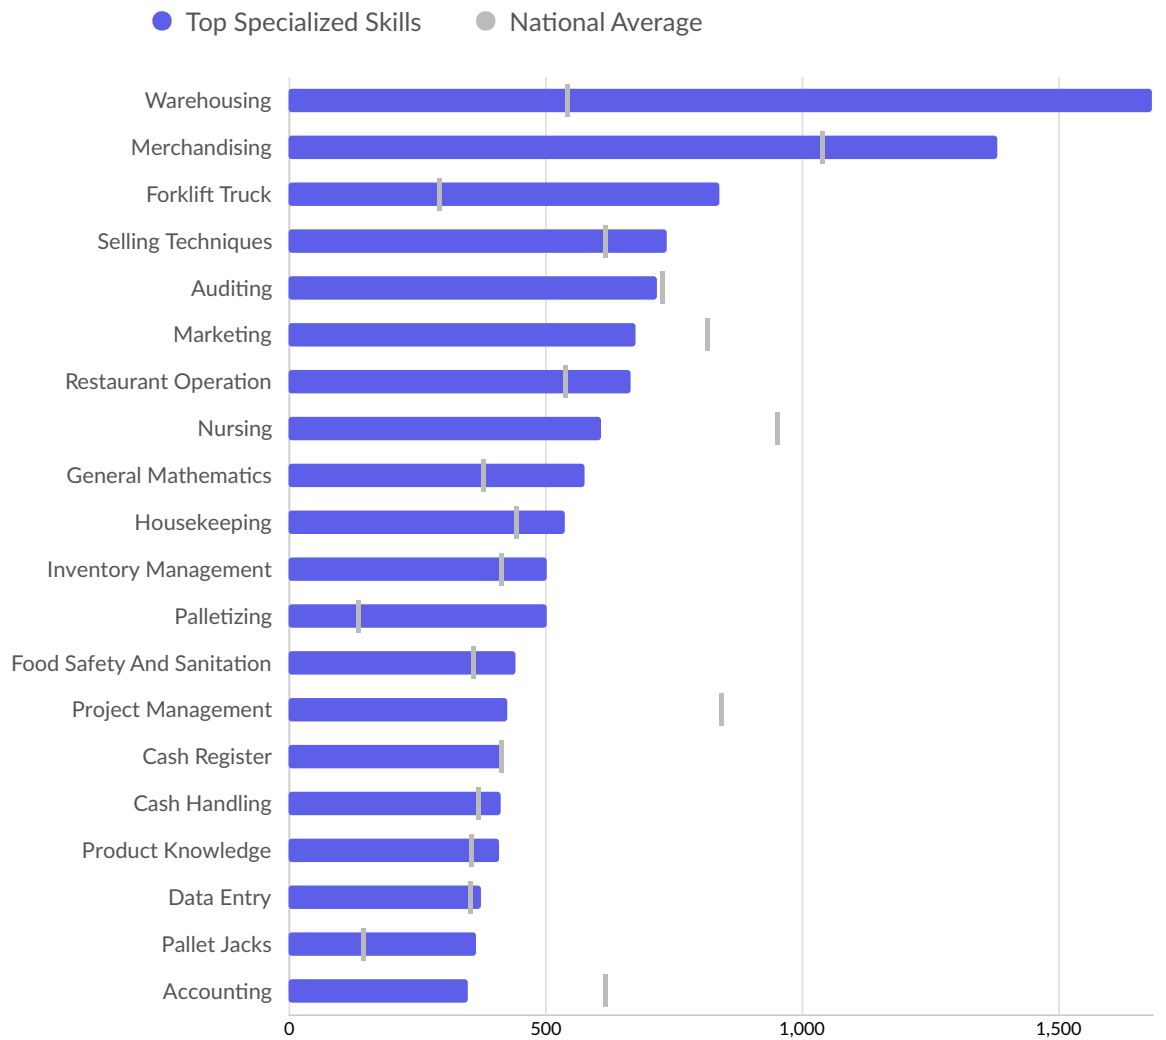

Report Focus:

Description	Description
Summary	Industries
Skills	Education and Experience
Advertised Wage Trend	Companies
Occupations	

Regions:

Code	Description
17197	Will County, IL

Minimum Experience Required: Any

Advertised Salary: Include all postings regardless

Education Level: Any

Job Type: Include Internships

Keyword Search:

Posting Type: Active Postings

Job Postings Summary

<p>14,664</p> <p>Unique Postings 50,626 Total Postings</p>	<p>3 : 1</p> <p>Posting Intensity</p>  <p>Regional Average: 3 : 1</p>	<p>2,868</p> <p>Employers Competing 2,868 Total Employers</p>	<p>23 days</p> <p>Median Posting Duration Regional Average: 23 days</p>
--	--	---	---

There were 50,626 total job postings for your selection in September 2023, of which 14,664 were unique. These numbers give us a Posting Intensity of 3-to-1, meaning that for every 3 postings there is 1 unique job posting.

This is close to the Posting Intensity for all other occupations and companies in the region (3-to-1), indicating that they are putting average effort toward hiring for this position.

Top Specialized Skills	Unique Postings	National Average
Warehouseing	1,683	537
Merchandising	1,383	1,036
Forklift Truck	839	287
Selling Techniques	737	612
Auditing	717	726
Marketing	677	813
Restaurant Operation	667	536
Nursing	610	949
General Mathematics	577	375
Housekeeping	537	439
Inventory Management	503	411
Palletizing	503	132
Food Safety And Sanitation	441	356