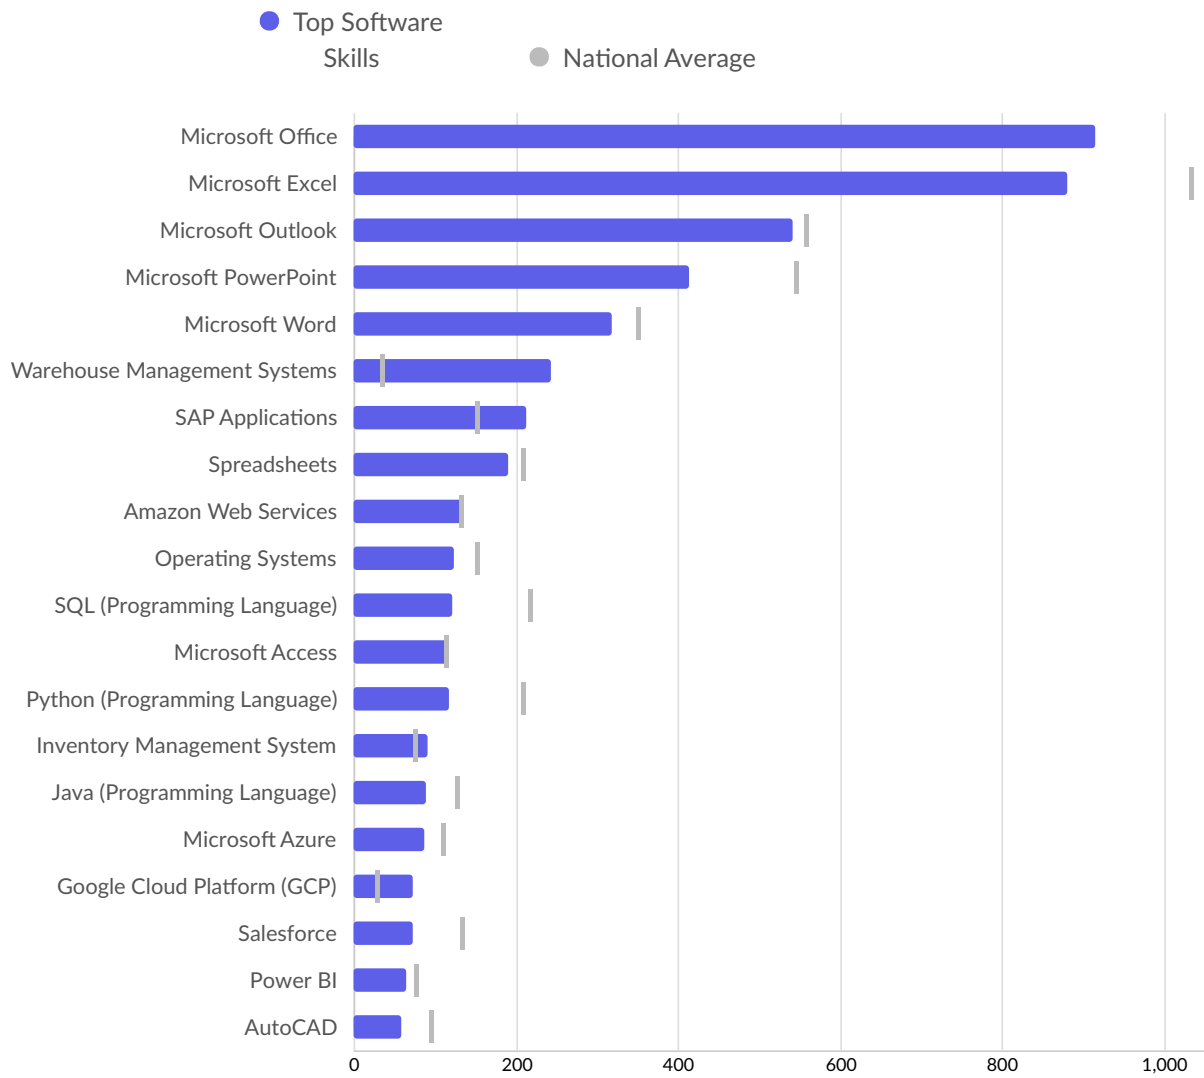

Top Software Skills	Unique Postings	National Average
Microsoft Office	916	1,065
Microsoft Excel	881	1,032
Microsoft Outlook	542	557
Microsoft PowerPoint	413	543
Microsoft Word	319	349
Warehouse Management Systems	244	32
SAP Applications	213	150
Spreadsheets	191	207
Amazon Web Services	134	130
Operating Systems	124	150
SQL (Programming Language)	121	215
Microsoft Access	118	112