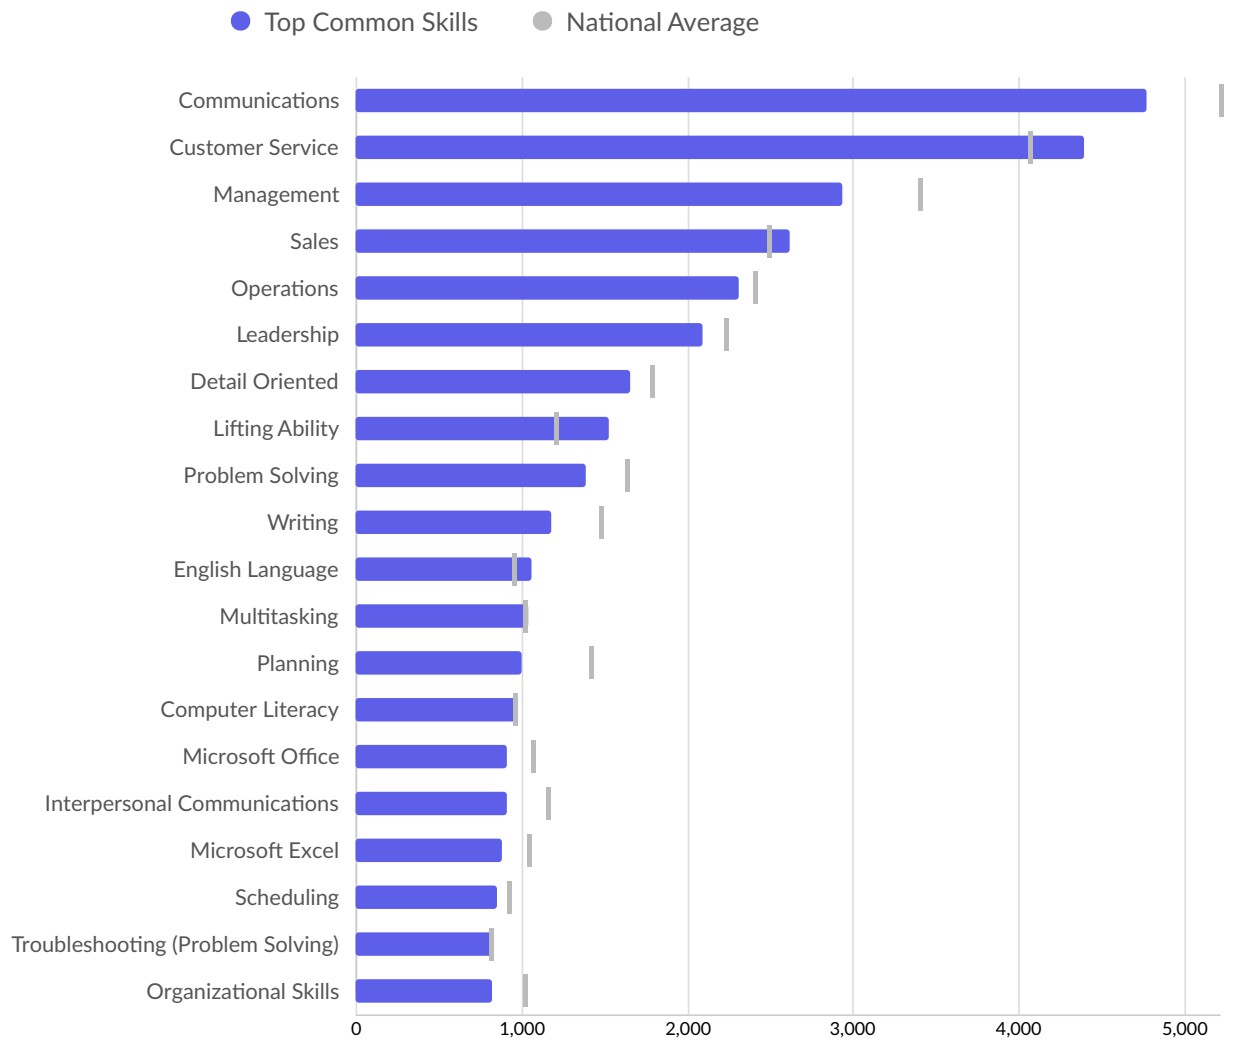

Top Common Skills	Unique Postings	National Average
Communications	4,775	5,209
Customer Service	4,396	4,059
Management	2,941	3,396
Sales	2,620	2,478
Operations	2,307	2,403
Leadership	2,092	2,225
Detail Oriented	1,658	1,776
Lifting Ability	1,529	1,200
Problem Solving	1,388	1,629
Writing	1,176	1,472
English Language	1,057	944
Multitasking	1,037	1,007
Planning	1,006	1,404