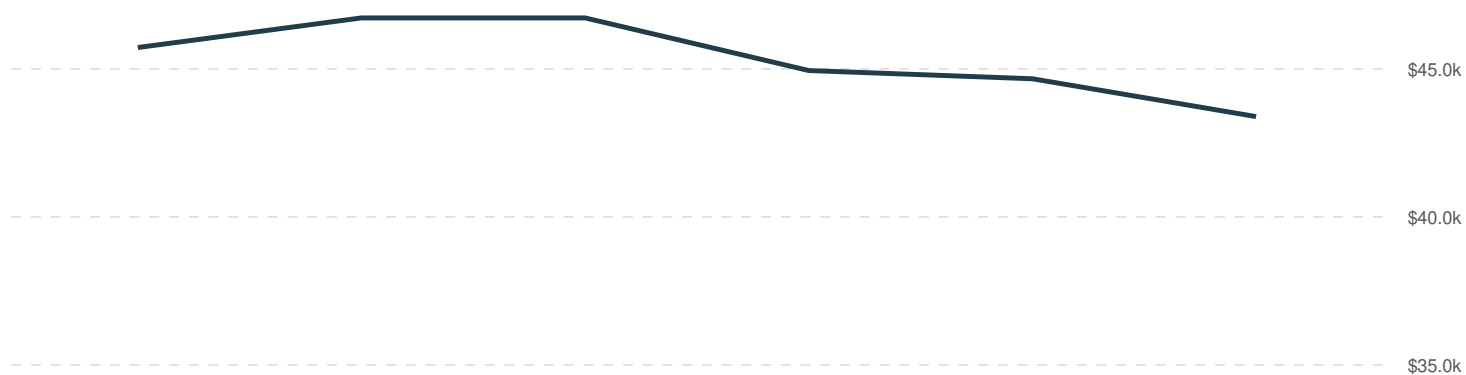

Advertised Wage Trend

▼ 5.0% Apr 2023 - Sep 2023
\$44.7k Median

Top Posted Occupations

Occupation (SOC)	Total/Unique (Sep 2023)	Posting Intensity	Median Posting Duration
Laborers and Freight, Stock, and Material Movers, Hand	2,966 / 714	4 : 1 	23 days
Retail Salespersons	2,032 / 636	3 : 1 	23 days
Heavy and Tractor-Trailer Truck Drivers	2,546 / 629	4 : 1 	29 days
Registered Nurses	3,869 / 571	7 : 1 	26 days
First-Line Supervisors of Retail Sales Workers	1,551 / 497	3 : 1 	22 days
Fast Food and Counter Workers	1,272 / 363	4 : 1 	32 days
Customer Service Representatives	1,361 / 299	5 : 1 	20 days
Stockers and Order Fillers	896 / 295	3 : 1 	25 days
Sales Representatives, Wholesale and Manufacturing, Except Technical and Scientific Products	754 / 274	3 : 1 	17 days
Food Service Managers	630 / 218	3 : 1 	20 days