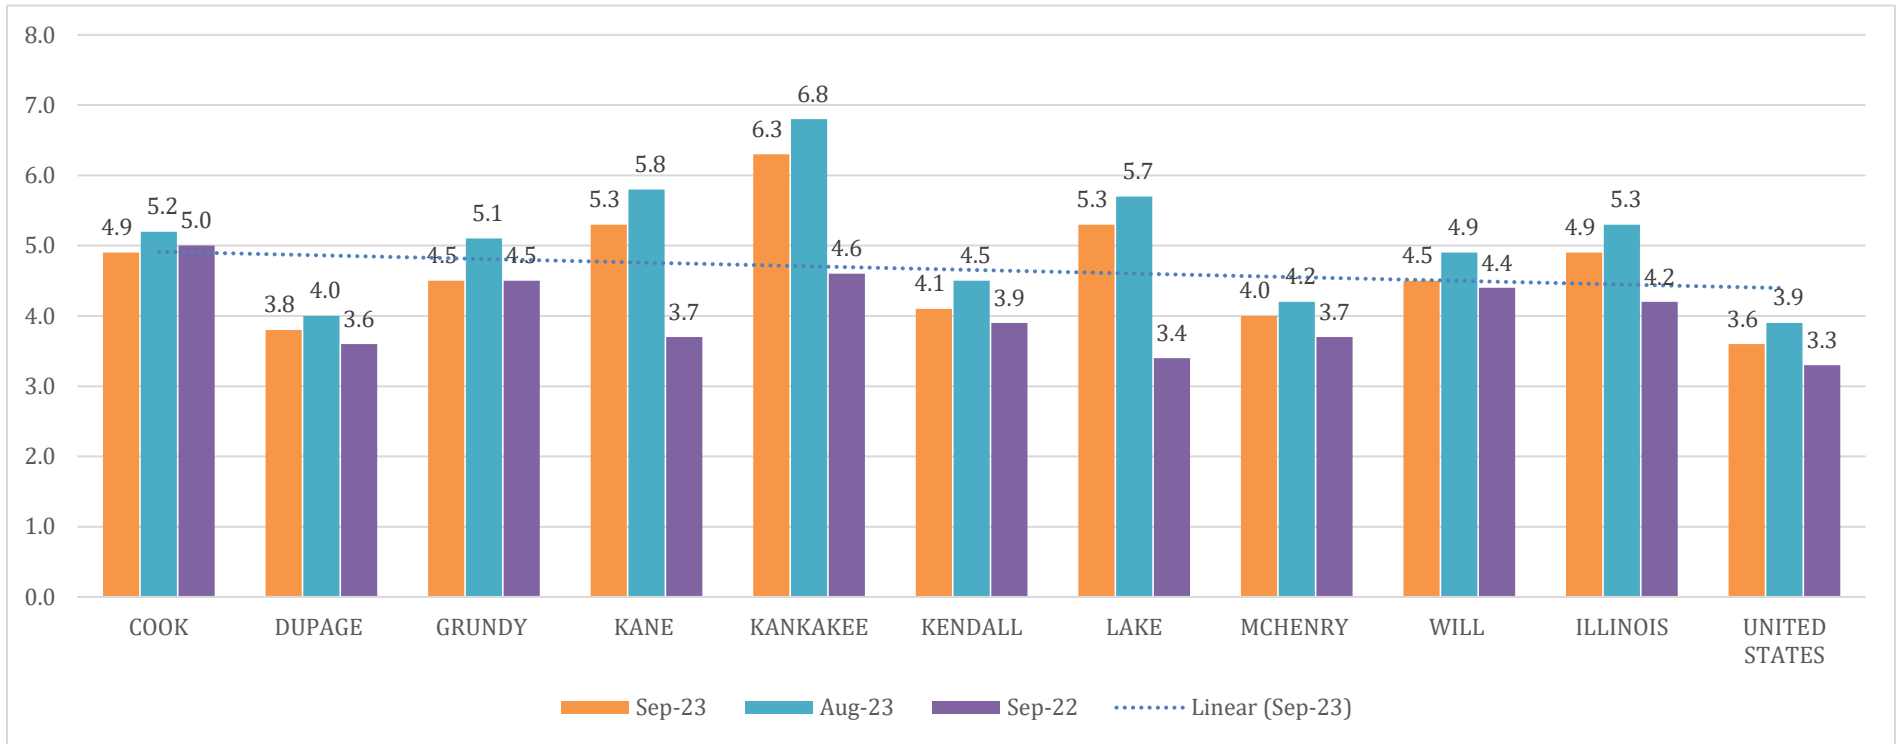

CURRENT UNEMPLOYMENT RATES CHICAGO METRO COUNTIES, ILLINOIS, *and* UNITED STATES

WILL COUNTY LABOR FORCE				
Month/Year	Unemployment Rate	Labor Force	Employed	Unemployed
September 2023	4.5	362,876	346,568	16,308
August 2023	4.9	366,206	348,387	17,819
September 2022	4.2	362,844	347,596	15,248