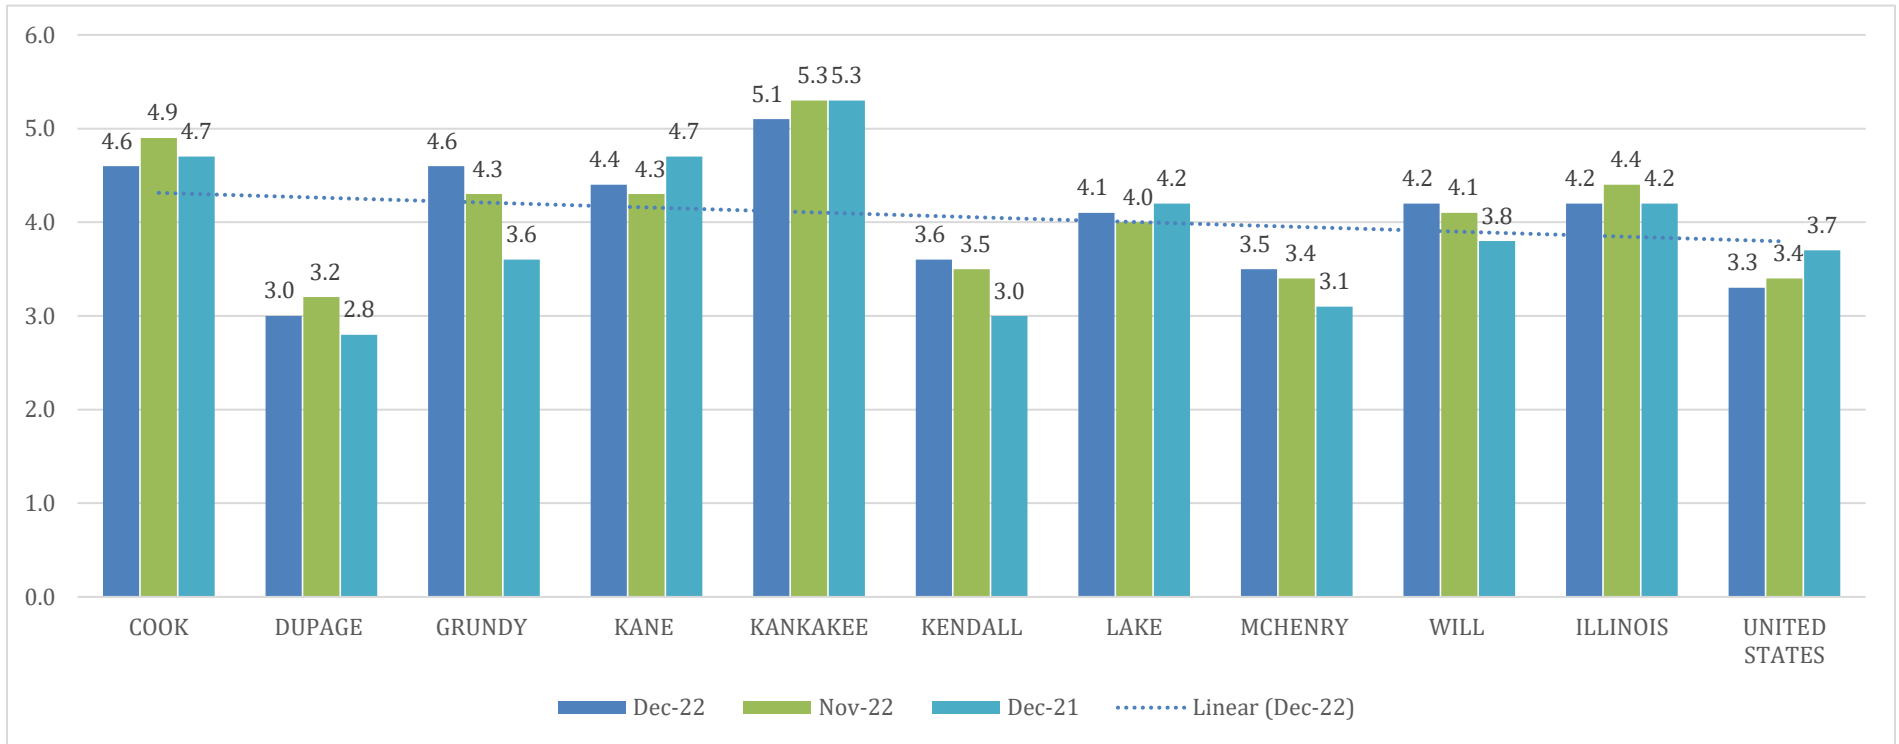

## CURRENT UNEMPLOYMENT RATES CHICAGO METRO COUNTIES, ILLINOIS, *and* UNITED STATES

<b>WILL COUNTY LABOR FORCE</b>				
Month/Year	Unemployment Rate	Labor Force	Employed	Unemployed
December 2022	4.2	364,371	349,150	15,221
November 2022	4.1	366,118	350,967	15,151

Source: Illinois Department of Employment Security - Local Area Unemployment Statistics (LAUS). *LAUS Program develops monthly and annual estimates of the labor force, employed, unemployed and the unemployment rate for the State, metropolitan areas, counties, and municipalities that have a population of at least 25,000.*